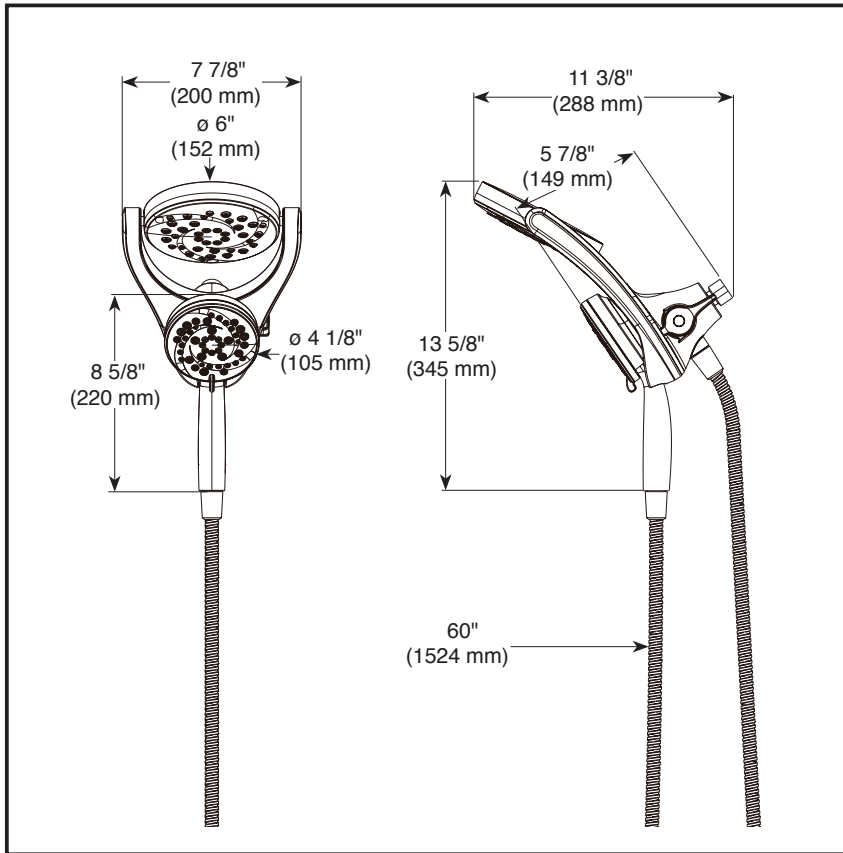

75699▲

Submitted Model No.: _____

Specific Features: _____

▲ Designate proper finish suffix

Raincan Spray Pattern

Full Body Spray

Hand Shower Spray Pattern

Full Body Spray

Massage Spray

Shampoo Rinsing Spray

Pause

Delta reserves the right (1) to make changes in specifications and materials, and (2) to change or discontinue models, both without notice or obligation. Dimensions are for reference only. See current full-line price book or www.deltafaucet.com for finish options and product availability.

DSP-B-75699 Rev. B

see what Delta can do™

HYDRORAIN® SHOWER HEAD WITH HAND SHOWER

- 2-In-1 Shower
- 4-Spray Setting Hand Shower

FEATURES:

- Touch-Clean® Nozzles
- MagnaTite® Docking

STANDARD SPECIFICATIONS:

- Maximum 1.75 gpm @ 80 psi, 6.6 L/ min @ 550 kPa
- 60" (1524 mm) metal hose (Chrome and SN finishes only)
- 60" (1524 mm) UltraFlex® hose (BL finish only)
- Integrated hand shower docks securely into shower head when not in use
- 3-Way diverter allows for single or shared operation of raincan and hand shower
- Multi-function hand shower and single function raincan
- Hand shower dial changes spray modes including a pause feature - a non-positive shut-off
- Raincan rotates 40° for adjustable coverage
- Ball connector swivel angle is 34° (17° per side)