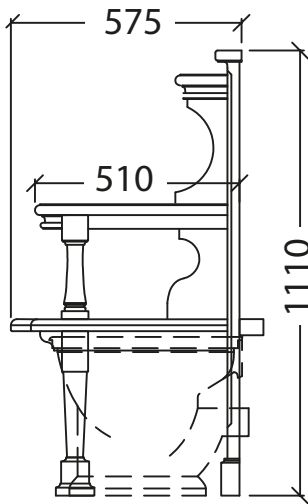

Catchpole & Rye

Saracens Dairy,
Pluckley,
Kent. U.K.
TN27 0SA.
TEL: +44 (0)1233 840840
EMAIL: info@catchpoleandrye.com

Product Range:
Lavatories & Cisterns

Product Name:
The Throne Lavatory Seat

DIMENSIONAL DATA SHEET DATE: AUGUST 2018

**WC pan
not included**

NOTES:
DIMENSIONS IN MILLIMETRES.
WHILST EVERY EFFORT IS MADE TO ENSURE THE ACCURACY OF THESE DATA SHEETS THEY ARE SUBJECT
TO CHANGE WITHOUT NOTICE AS PART OF THE COMPANY'S PRODUCT DEVELOPMENT PROCESS.