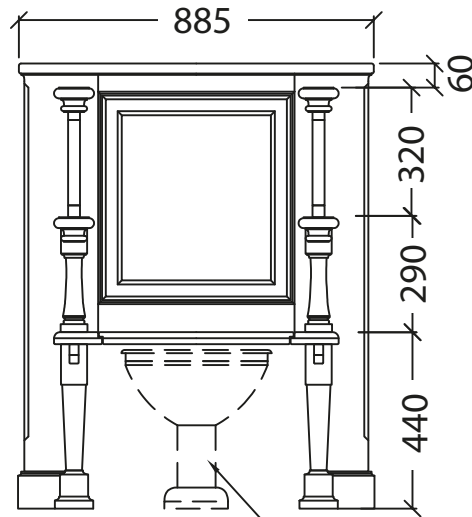

Catchpole & Rye

Saracens Dairy,
Pluckley,
Kent. U.K.
TN27 0SA.
TEL: +44 (0)1233 840840
EMAIL: info@catchpoleandrye.com

Product Range:
Lavatories & Cisterns

Product Name:
The Throne Lavatory Seat

DIMENSIONAL DATA SHEET DATE: AUGUST 2018

**WC pan
not included**

NOTES:
DIMENSIONS IN MILLIMETRES.
WHILST EVERY EFFORT IS MADE TO ENSURE THE ACCURACY OF THESE DATA SHEETS THEY ARE SUBJECT
TO CHANGE WITHOUT NOTICE AS PART OF THE COMPANY'S PRODUCT DEVELOPMENT PROCESS.