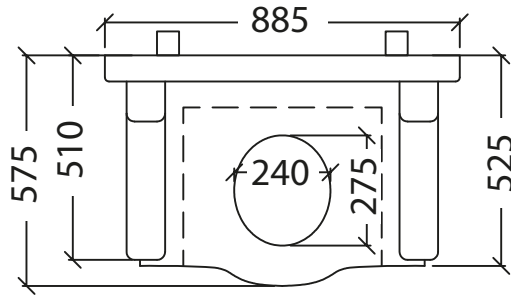

Catchpole & Rye

Saracens Dairy,
Pluckley,
Kent. U.K.
TN27 0SA.
TEL: +44 (0)1233 840840
EMAIL: info@catchpoleandrye.com

Product Range:
Lavatories & Cisterns

Product Name:
The Throne Lavatory Seat

DIMENSIONAL DATA SHEET DATE: AUGUST 2018

**WC pan
not included**

NOTES:
DIMENSIONS IN MILLIMETRES.
WHILST EVERY EFFORT IS MADE TO ENSURE THE ACCURACY OF THESE DATA SHEETS THEY ARE SUBJECT
TO CHANGE WITHOUT NOTICE AS PART OF THE COMPANY'S PRODUCT DEVELOPMENT PROCESS.