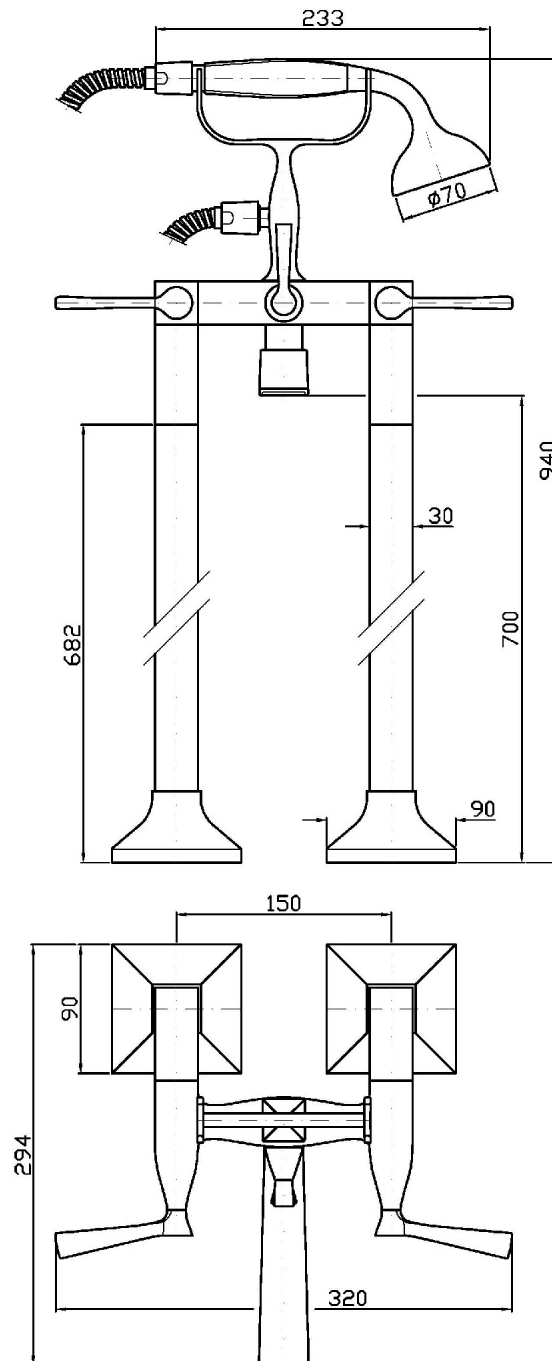

## BELLAGIO

ZB2247

Free-standing vasca-doccia. / Free standing bath-shower mixer.

Free-standing vasca-doccia con deviatore, doccetta, flessibile da 1500 mm.

Free standing bath-shower mixer with shower set and pillars.

## BELLAGIO

ZB2247

Disegno Complessivo / Overall Drawing

### ZB2247 Portate / Flowrates (lt/min)

PRESSIONE PRESSURE	1 BAR	2 BAR	3 BAR	4 BAR	5 BAR
P1 DOCCETTA HANDSHOWER	6,8	10,3	13,4	16	18,5
P2 2 RUBINETTO APERTI 2 TAPS OPENED	17,1	24,3	30,2	35,2	39,5
P3					
P4					
P5					

### ZB2247 Pesì e Misure / Weights and Sizes

Peso ( Kg ) Weight ( lb )	12,21 ( Kg )	26,92 ( lb )
Volume test ( dc3 ) - ( in3 )	87,01 ( dc3 )	5309,67 ( in3 )
h ( mm ) - ( in )	250,00 ( mm )	9,84 ( in )
L1 ( mm ) - ( in )	400,00 ( mm )	15,75 ( in )
L2 ( mm ) - ( in )	870,00 ( mm )	34,25 ( in )