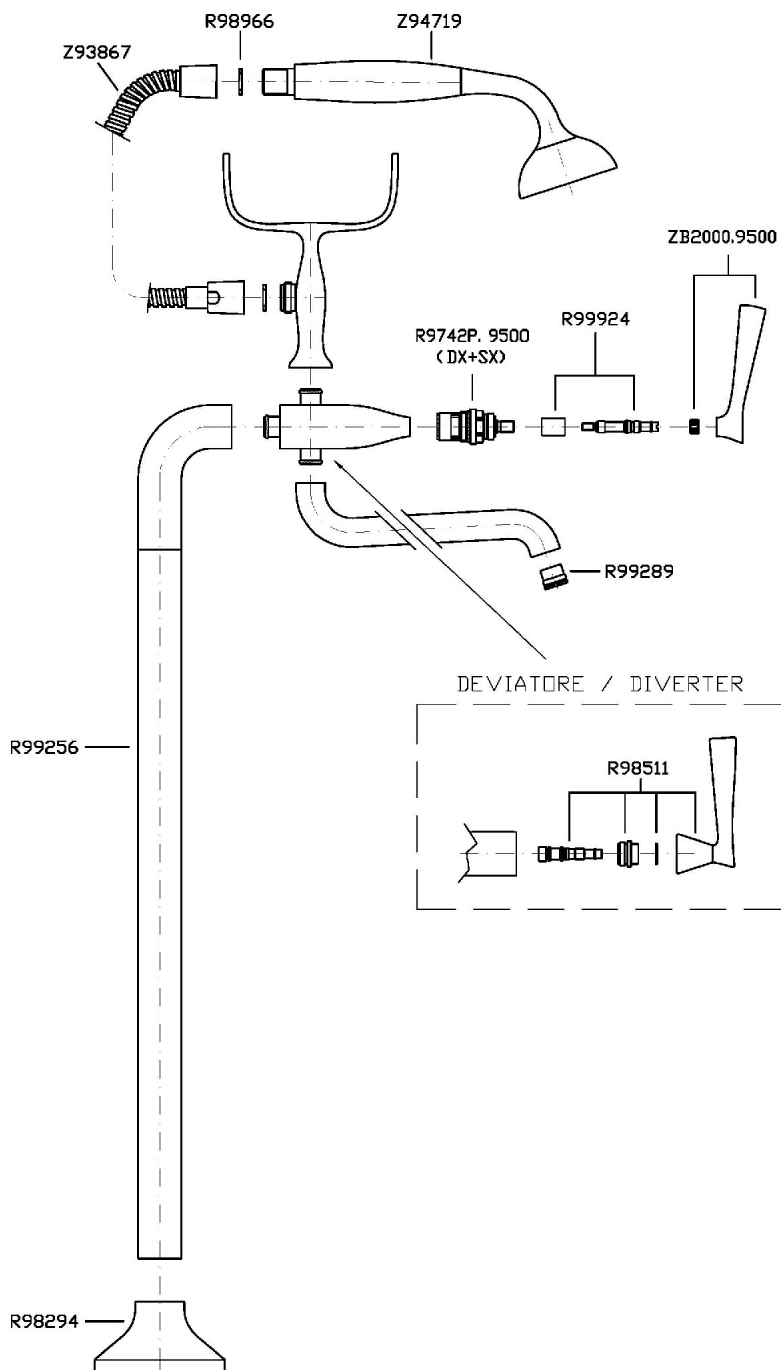

## BELLAGIO

ZB2247

Free-standing vasca-doccia. / Free standing bath-shower mixer.

Free-standing vasca-doccia con deviatore, doccetta, flessibile da 1500 mm.

Free standing bath-shower mixer with shower set and pillars.

## BELLAGIO

ZB2247

Disegno Complessivo / Overall Drawing

## BELLAGIO

ZB2247

Esplosi / Exploded