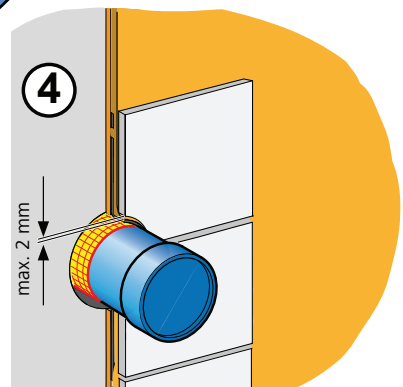

NO Montering

PL Instalacja

RO Instalare

RU Установка

SE Installation

SK Inštalácia

UA Встановлення

Oras Group is a powerful European provider of sanitary fittings: the market leader in the Nordics and a leading company in Continental Europe. The company's mission is to make the use of water easy and sustainable and its vision is to become the European leader of advanced sanitary fittings. Oras Group has two strong brands, Oras and Hansa.