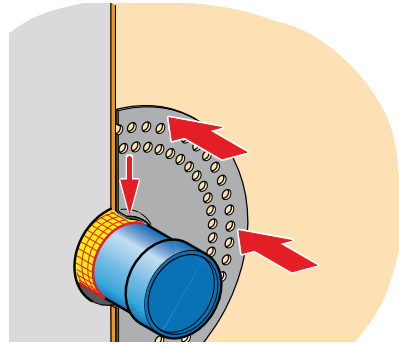

NO Montering

PL Instalacja

RO Instalare

RU Установка

SE Installation

SK Inštalácia

UA Встановлення

Oras Group is a powerful European provider of sanitary fittings: the market leader in the Nordics and a leading company in Continental Europe. The company's mission is to make the use of water easy and sustainable and its vision is to become the European leader of advanced sanitary fittings. Oras Group has two strong brands, Oras and Hansa.