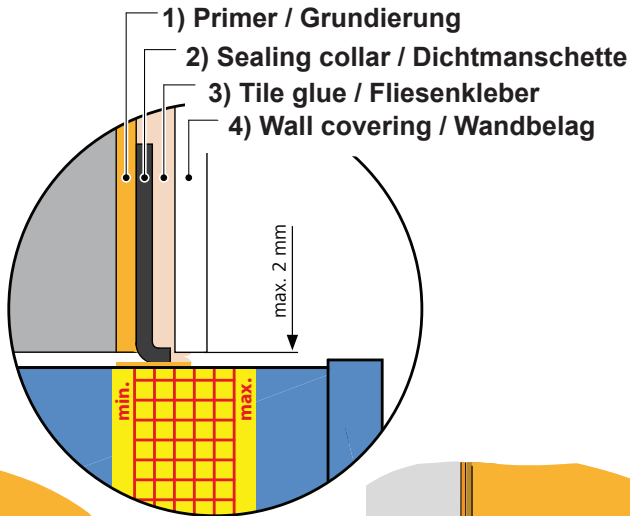

NO Montering

PL Instalacja

RO Instalare

RU Установка

SE Installation

SK Inštalácia

UA Встановлення

Oras Group is a powerful European provider of sanitary fittings: the market leader in the Nordics and a leading company in Continental Europe. The company's mission is to make the use of water easy and sustainable and its vision is to become the European leader of advanced sanitary fittings. Oras Group has two strong brands, Oras and Hansa.