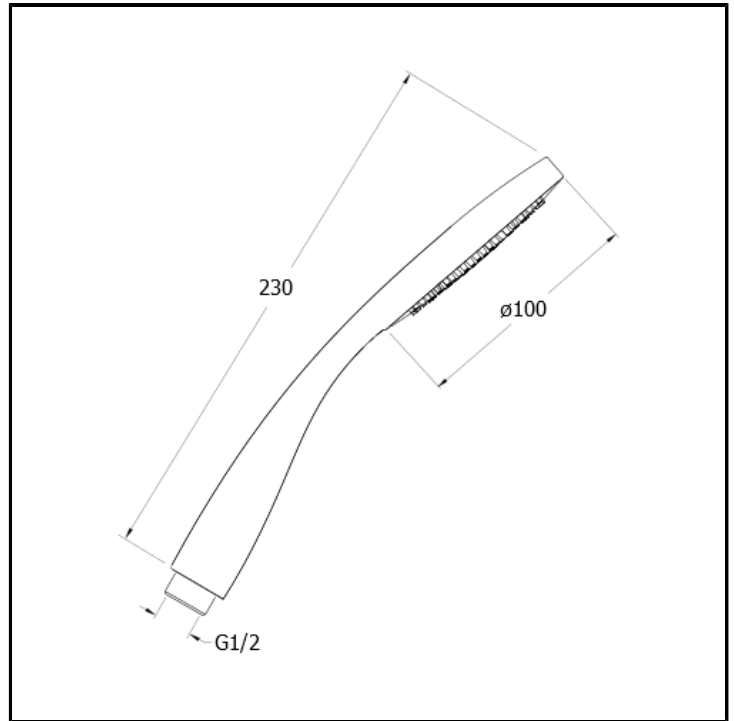

# CRIPD107

Anti-lime hand shower