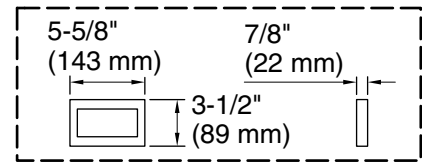

Available Colors/Finishes

Color tiles intended for reference only.

Color	Code	Description
	0	White
	96	Biscuit

No change in measurements if connected with drain illustrated. (K-8150)

User Interface

Amplifier

Amplifier: 120 V, 15 A, 50/60 Hz

Technical Information

All product dimensions are nominal.

Installation:	Drop-in, Under-mount
Drain location:	Center
Basin area, bottom:	39-3/8" x 39-3/8" (1000 mm x 1000 mm)
Basin area, top:	44-5/8" x 44-5/8" (1133 mm x 1133 mm)
Weight:	115 lbs (52.2 kg)
Minimum floor load:	99 lbs/ft ² (483.4 kg/m ²)
Water depth:	27-1/2" (699 mm)
Water capacity:	171 gal (647.3 L)
Cutout:	Drop-in, 47" x 47" (1194 mm x 1194 mm)
Electrical component rating:	Amplifier: 120 V, 1.1 A, 50/60 Hz
Amplifier channels:	2 at 15 W per channel 2 at 30 W per channel
Bluetooth® range:	33 ft (0.8 m)