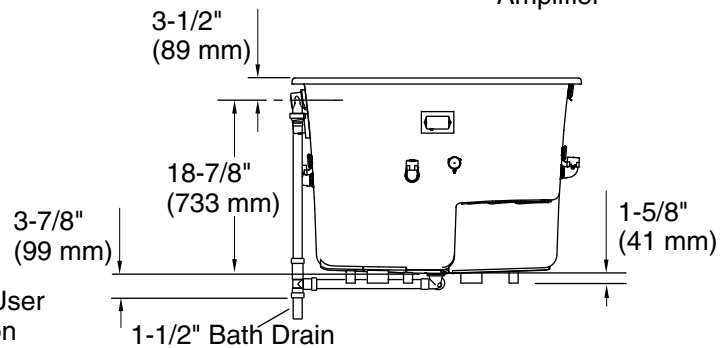

Amplifier

Required Electrical Service

One circuit required, protected with Class A Ground-Fault Circuit-Interrupter (GFCI). Outside North America, this device may be known as a Residual Current Device (RCD).

Amplifier: 120 V, 15 A, 50/60 Hz

Technical Information

All product dimensions are nominal.

Installation:	Drop-in, Under-mount
Drain location:	Center
Basin area, bottom:	39-3/8" x 39-3/8" (1000 mm x 1000 mm)
Basin area, top:	44-5/8" x 44-5/8" (1133 mm x 1133 mm)
Weight:	115 lbs (52.2 kg)
Minimum floor load:	99 lbs/ft² (483.4 kg/m²)
Water depth:	27-1/2" (699 mm)
Water capacity:	171 gal (647.3 L)
Cutout:	Drop-in, 47" x 47" (1194 mm x 1194 mm)
Electrical component rating:	Amplifier: 120 V, 1.1 A, 50/60 Hz
Amplifier channels:	2 at 15 W per channel 2 at 30 W per channel
Bluetooth® range:	33 ft (0.8 m)

Notes

Measure your actual product for rough-in details. Install this product according to the installation instructions.

The hot water supply should be 70% of the capacity of the bath or greater. Installations will vary.

Kit is required for under-mount installations (sold separately).

Control amplifier fits 16" (406 mm) center studs. 25' (7.6 m) cables are included.