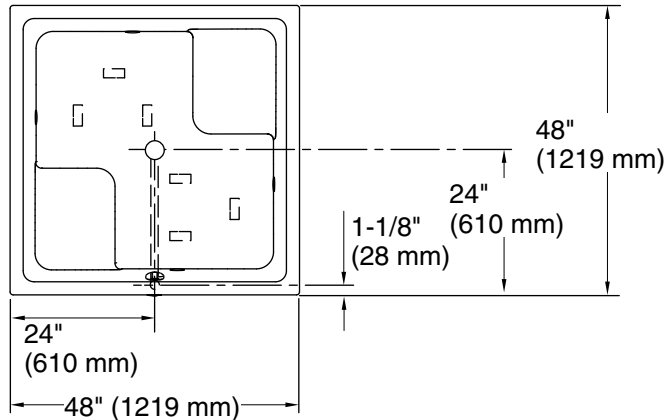

Available Colors/Finishes

Color tiles intended for reference only.

Color	Code	Description
	0	White
	96	Biscuit

No change in measurements if connected with drain illustrated. (K-8150)

User Interface

Amplifier

Amplifier: 120 V, 15 A, 50/60 Hz

Technical Information

All product dimensions are nominal.

Installation:	Drop-in, Under-mount
Drain location:	Center
Basin area, bottom:	39-3/8" x 39-3/8" (1000 mm x 1000 mm)
Basin area, top:	44-5/8" x 44-5/8" (1133 mm x 1133 mm)
Weight:	115 lbs (52.2 kg)
Minimum floor load:	99 lbs/ft ² (483.4 kg/m ²)
Water depth:	27-1/2" (699 mm)
Water capacity:	171 gal (647.3 L)
Cutout:	Drop-in, 47" x 47" (1194 mm x 1194 mm)
Electrical component rating:	Amplifier: 120 V, 1.1 A, 50/60 Hz
Amplifier channels:	2 at 15 W per channel 2 at 30 W per channel
Bluetooth® range:	33 ft (0.8 m)

Notes

Measure your actual product for rough-in details. Install this product according to the installation instructions.

The hot water supply should be 70% of the capacity of the bath or greater. Installations will vary.