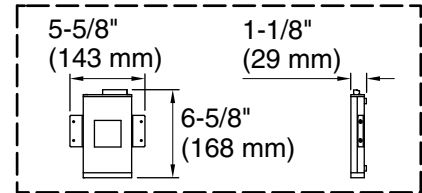

Available Colors/Finishes

Color tiles intended for reference only.

Color	Code	Description
	0	White
	96	Biscuit

No change in measurements if connected with drain illustrated. (K-8150)

User Interface

Amplifier

Amplifier: 120 V, 15 A, 50/60 Hz

Technical Information

All product dimensions are nominal.

Installation:	Drop-in, Under-mount
Drain location:	Center
Basin area, bottom:	39-3/8" x 39-3/8" (1000 mm x 1000 mm)
Basin area, top:	44-5/8" x 44-5/8" (1133 mm x 1133 mm)
Weight:	115 lbs (52.2 kg)
Minimum floor load:	99 lbs/ft ² (483.4 kg/m ²)
Water depth:	27-1/2" (699 mm)
Water capacity:	171 gal (647.3 L)
Cutout:	Drop-in, 47" x 47" (1194 mm x 1194 mm)
Electrical component rating:	Amplifier: 120 V, 1.1 A, 50/60 Hz
Amplifier channels:	2 at 15 W per channel 2 at 30 W per channel
Bluetooth® range:	33 ft (0.8 m)