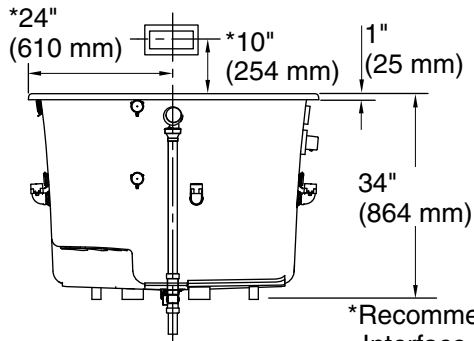

Available Colors/Finishes

Color tiles intended for reference only.

Color	Code	Description
	0	White
	96	Biscuit

No change in measurements if connected with drain illustrated. (K-8150)

User Interface

Amplifier

Amplifier: 120 V, 15 A, 50/60 Hz

Technical Information

All product dimensions are nominal.

Installation:	Drop-in, Under-mount
Drain location:	Center
Basin area, bottom:	39-3/8" x 39-3/8" (1000 mm x 1000 mm)
Basin area, top:	44-5/8" x 44-5/8" (1133 mm x 1133 mm)
Weight:	115 lbs (52.2 kg)
Minimum floor load:	99 lbs/ft ² (483.4 kg/m ²)
Water depth:	27-1/2" (699 mm)
Water capacity:	171 gal (647.3 L)
Cutout:	Drop-in, 47" x 47" (1194 mm x 1194 mm)
Electrical component rating:	Amplifier: 120 V, 1.1 A, 50/60 Hz
Amplifier channels:	2 at 15 W per channel 2 at 30 W per channel
Bluetooth® range:	33 ft (0.8 m)