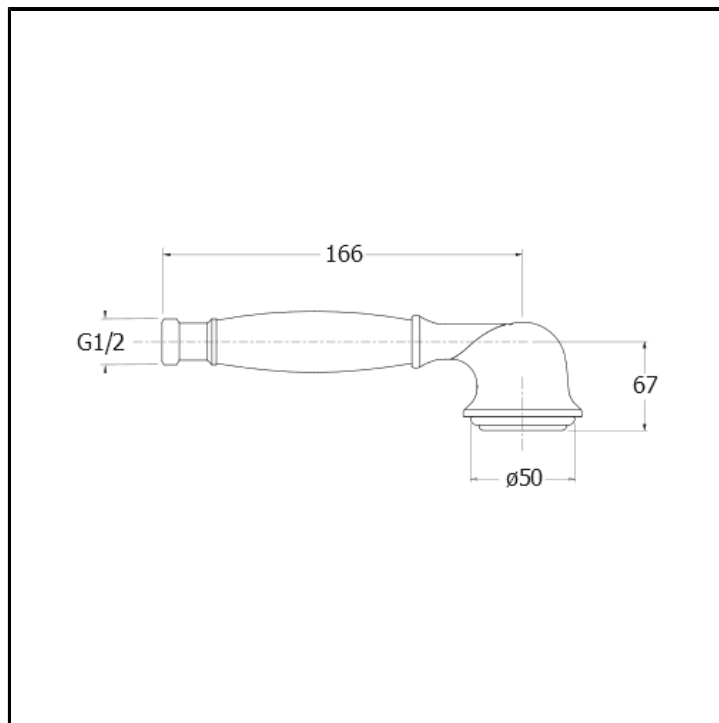

CRIPD105

Anti-lime hand shower

FINITURE

- White matt
- Chrome
- Polished black chrome
- Brushed black chrome
- Polished metallic
- Brushed metallic
- Black matt
- Yellow gold oro
- PVD polished rose gold
- PVD brushed rose gold
- Brushed old brass