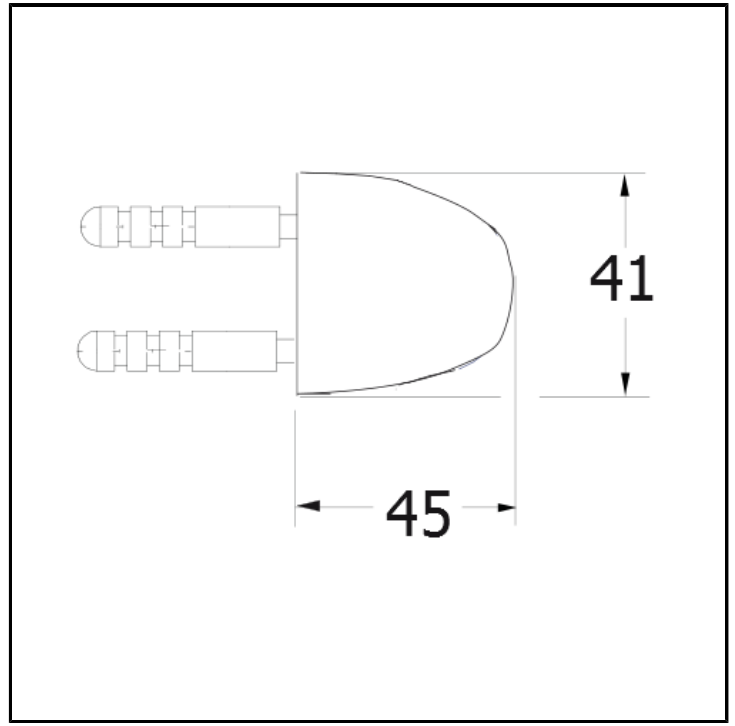

CRIPD452

ABS fixed wall bracket for hand shower

FINITURE

 Chrome

CHARACTERISTICS

-

INSTALLATION

- Wall