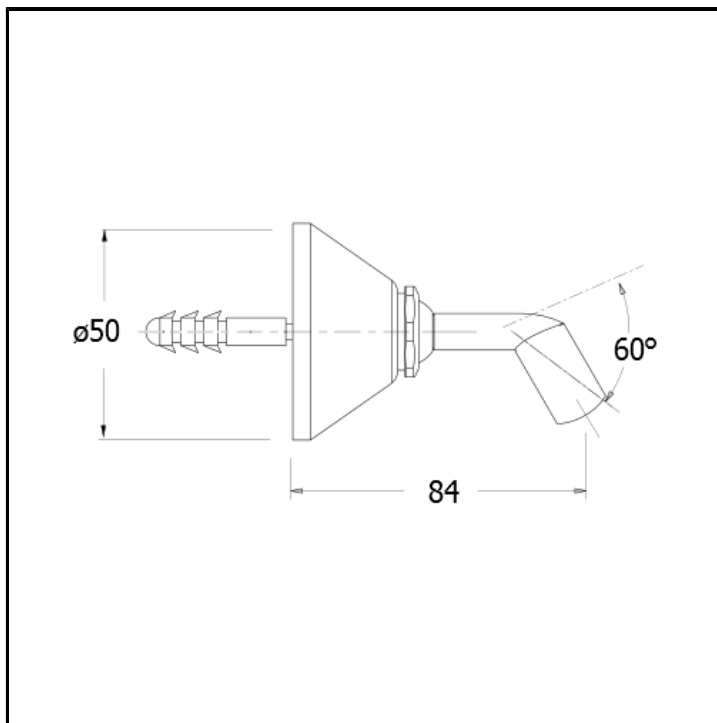

Adjustable ABS wall bracket for hand shower

FINITURE

 Chrome

CHARACTERISTICS

-

INSTALLATION

- Wall

TPOLOGY