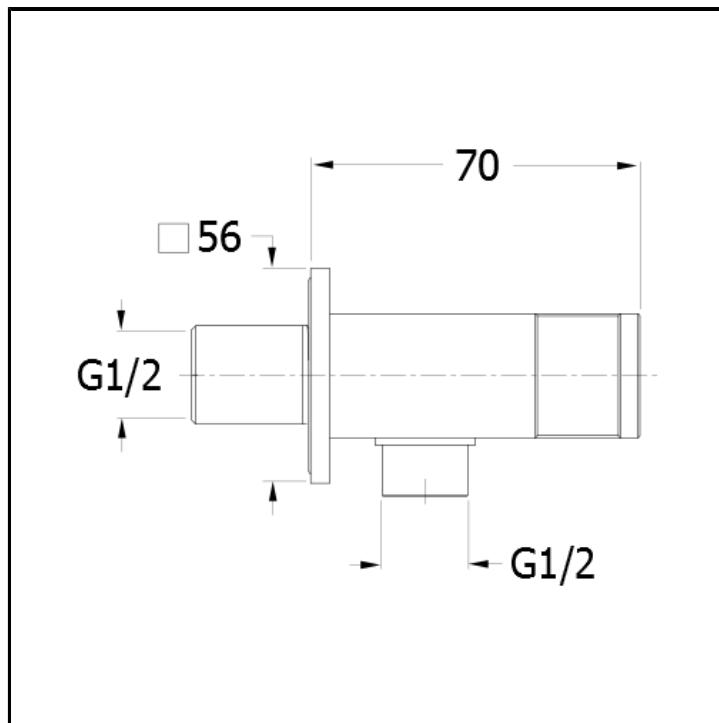

Wall outlet with hand shower holder

FINITURE

- White matt
- Chrome
- Polished black chrome
- Brushed black chrome
- Polished metallic
- Brushed metallic
- Black matt
- Yellow gold oro
- PVD polished rose gold
- PVD brushed rose gold
- Brushed old brass