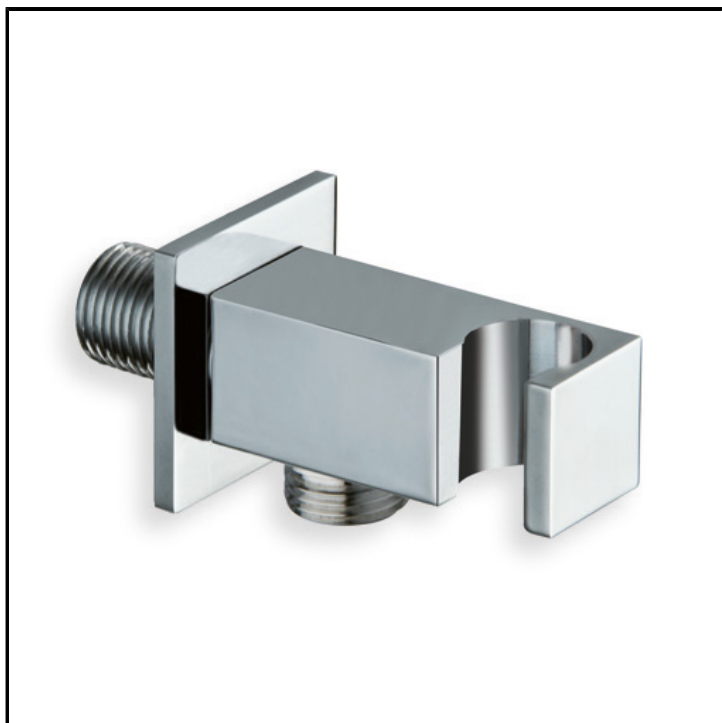

Wall outlet with hand shower holder

FINITURE

- White matt
- Chrome
- Polished black chrome
- Brushed black chrome
- Polished metallic
- Brushed metallic
- Black matt
- Yellow gold oro
- PVD polished rose gold
- PVD brushed rose gold
- Brushed old brass

CHARACTERISTICS

-

INSTALLATION

- Wall

TPOLOGY

-
-

ENVIRONMENT

- Bathroom