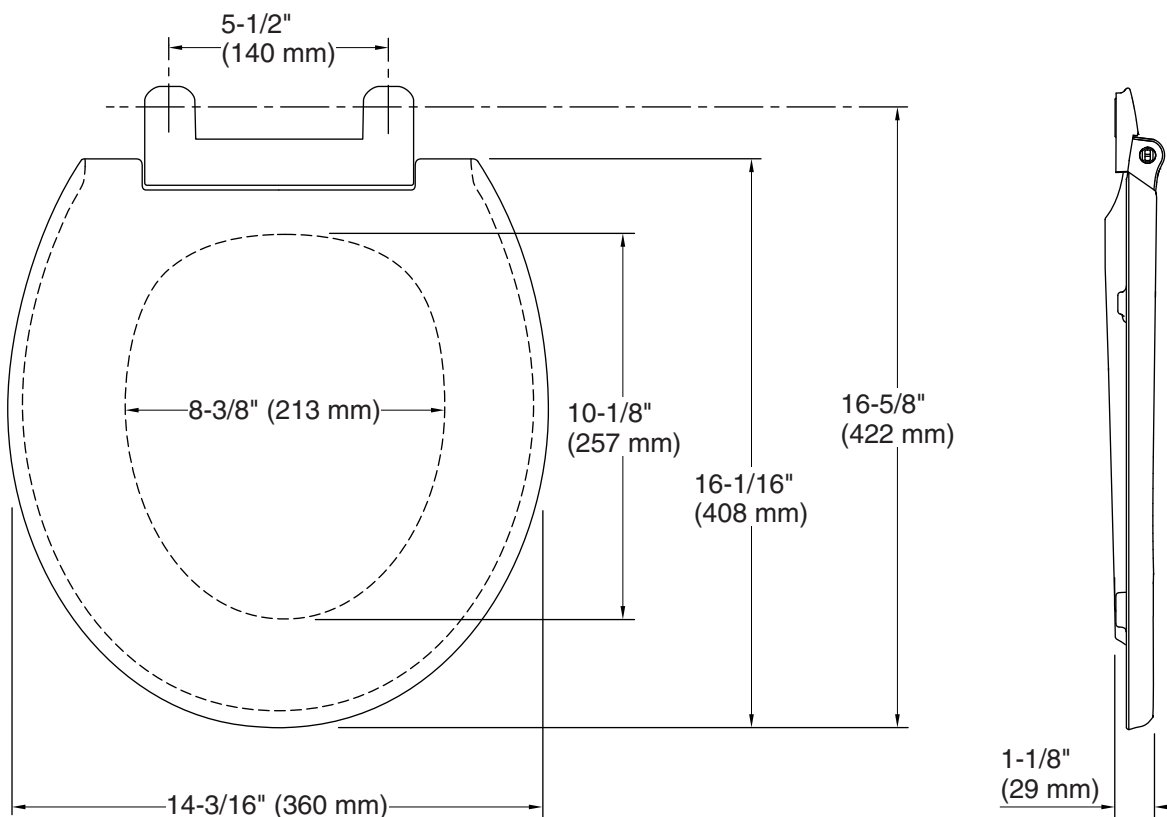

Color	Code	Description
	0	White
	96	Biscuit
	47	Almond
	NY	Dune
	95	Ice™ Grey
	G9	Sandbar
	K4	Cashmere
	58	Thunder™ Grey
	7	Black Black™

Technical Information

All product dimensions are nominal.

Seat shape type: Round-front

Seat front type: Closed-front

Seat-mounting holes: 5-1/2" (140 mm)

Notes

Install this product according to the installation guide.