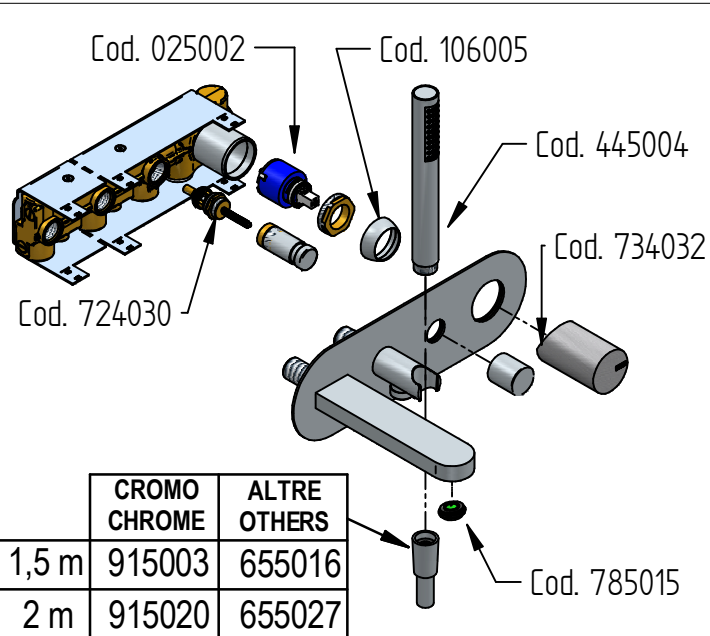

RICAMBI / SPARE PARTS