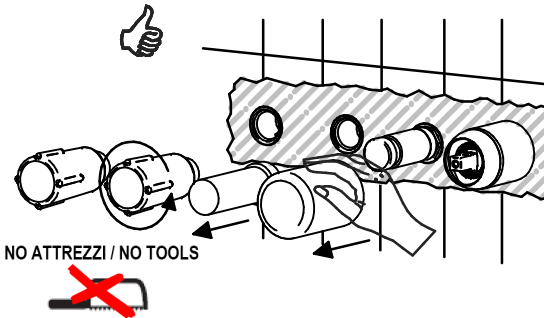

5 VERIFICA IMPIANTO PLANT CHECK