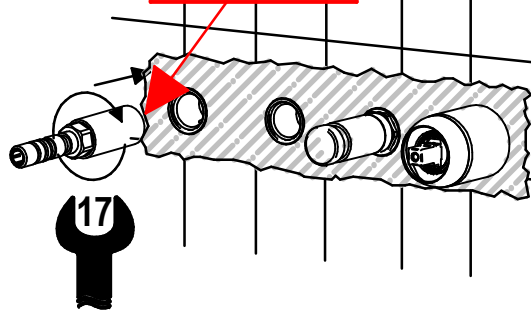

6 SIGILLARE SEAL