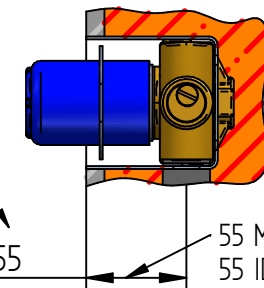

2

SCOSTAMENTO CONSIDERATO A MURO FINITO COMPRESO DI RIVESTIMENTO

LIMIT MEASURE AT ENDED WALL INCLUSIVE OF COVERING

35 - 55

55 MISURA IDEALE
55 IDEAL MEASURE

	A	B	L
ART. 7300/1/P	225	95	165
ART. 7300/2/P	290	95	240