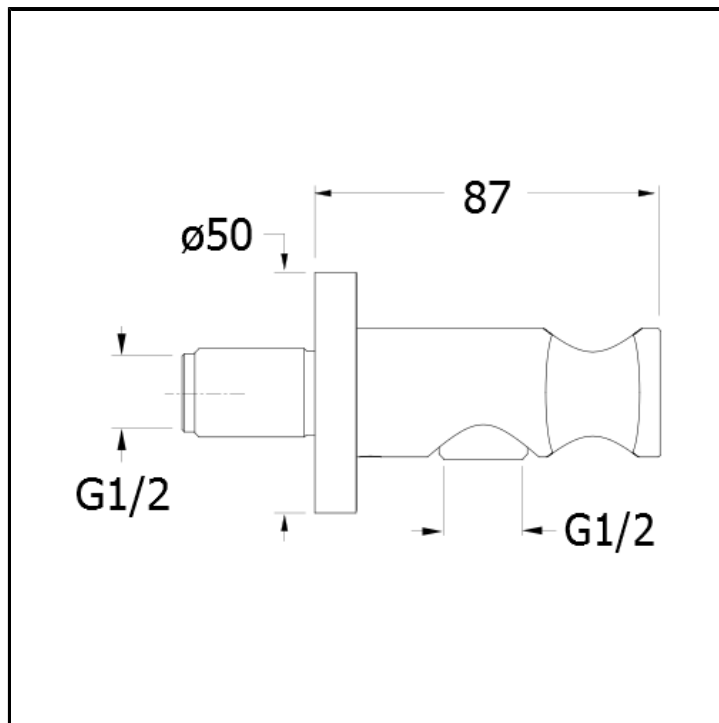

Wall outlet with hand shower holder