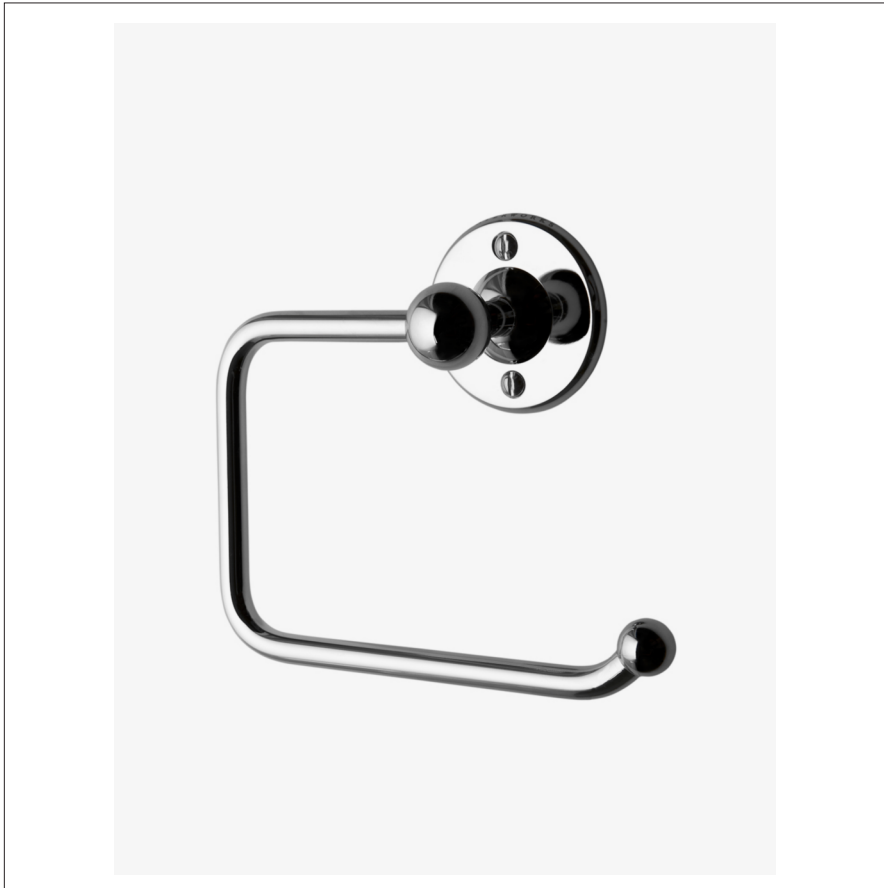

HIGHGATE

Highgate Wall Mounted Swing Arm Paper Holder

HGPH31

SHOWN IN HIGHGATE WALL MOUNTED SWING ARM PAPER HOLDER| HGPH31

TECHNICAL DETAILS

Installation Type: Wall Mounted
Primary Material: Brass
Suggested Application: Bath

INSPIRATION

Our take on old English style: simple, functional shapes, detailed with white porcelain indices and hexagonal accents for a timeless feel.

PRODUCT FEATURES

Easy To Install
Wall Mounted

HIGHGATE

Highgate Wall Mounted Swing Arm Paper Holder

HGPH31