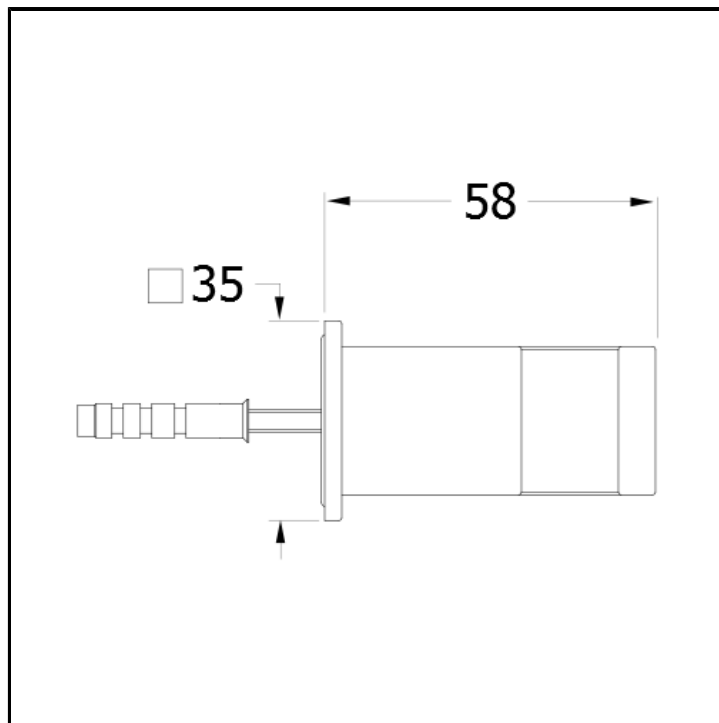

CRIPD448

Fixed wall bracket for hand shower

FINITURE

- White matt
- Chrome
- Polished black chrome
- Brushed black chrome
- Polished metallic
- Brushed metallic
- Black matt
- Yellow gold oro
- PVD polished rose gold
- PVD brushed rose gold