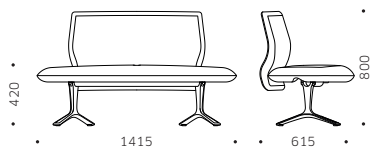

TRIANGLE - ML2DM + MMTGN + MMCON + MMLGN

CIRCLE - ML2DM + ML2PM + MMCON

MMCON - ML2DN - MMTGN - MMLGN - ML2PN

ATTESE WAITING
MEWA MODULAR BENCH SOFT SEATING

ML2DL

ML2DM

ML2DN + MMTGN

DIVANO A DUE POSTI TWO SEATER BENCH WITH BACKREST

ML2PL

ML2PN

ML2PM

ML2PB

PANCA A DUE POSTI TWO SEATER BENCH

MISURE E VARIANTI SIZES AND VARIANTS

ML2DN / ML2DL / ML2DM

ML2PN / ML2PL / ML2PM / ML2PB