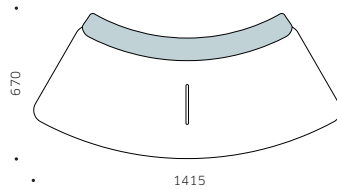

ML2D

Divano a 2 posti
2 seater bench with backrest

MMCON

Giunto corto per trave
Short linking device for bench