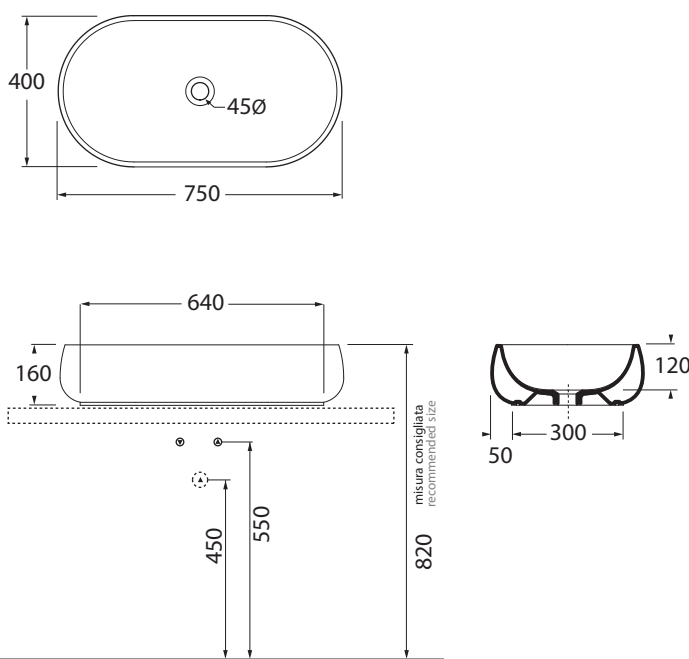

NULA07540000

lavabi sospesi e appoggio/ wall hung and over-counter washbasin

codice  
code

Lavabo Nuvola da appoggio 75x40.  
Nuvola over counter washbasin 75x40.

biancolucido/ shiny white

cotone/cotton

NULA07540000BI

NULA07540000CT

CM 75x40xh16

plt italy pz.14 - plt export pcs.28

kg 16,5

scala/scale 1:20 dimensioni/dimensions in mm

COLORS 1250°

CT

cotone  
cotton

Complementi/complements:

Codice  
code

Piletta con tappo in ceramica  
free flow ceramic drain

kg 0,5

PILCE

Piletta con tappo in ceramica cotone  
free flow cotton ceramic drain

kg 0,5

PILCE

TECHNICAL SHEET n°: <b>01</b>	DESIGNER: <b>ANGELETTI RUZZA</b>	CODE: <b>NULA07540000</b>	Azzurra sanitari in ceramica S.p.a. via Civita Castellana snc 01030 Castel S.Elia (VT) - ITALY Tel. +39.0761 518155 Fax. +39.0761 514560	
SHEET FORMAT: <b>A4</b>	ISO	REVISION: <b>02</b>	SCALE: <b>1:20</b>	DATE: <b>29/07/2019</b>
REGULATIONS: <b>CE EN 14688 / EN31 / Dop-14688 *</b>				
All the measurements respect the tolerances provided by the "AZZURRA QUALITY GUIDELINES".				