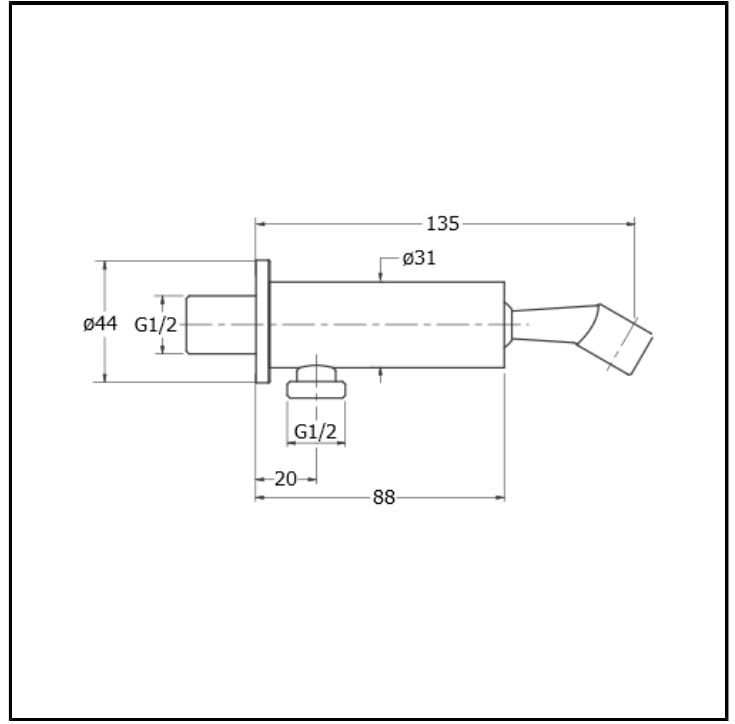

Wall outlet with adjustable hand shower holder

FINITURE

 Chrome

CHARACTERISTICS

-

INSTALLATION

- Wall

TPOLOGY