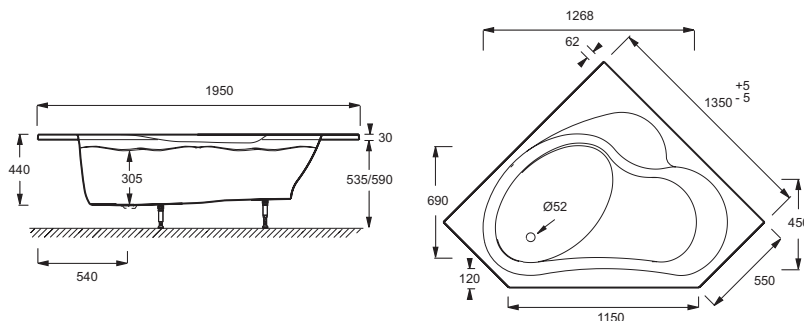

E6220

Collection: BAIN-DOUCHE

Finish*:

00 - Blanc

Main features:

Features

- DIMENSIONS: 135 x 135 x 44 cm
- MATERIAL: Acrylic
- VOLUME (L): 230/160
- WASTE DIAMETER: 5.2 cm
- FEET: Supplied
- WASTE : Not supplied
- OPTIONAL COORDINATING BATHTHSCREEN: Yes
- BATH WELL WIDTH: 65 cm
- CAN BE EQUIPPED WITH A WHIRLPOOL SYSTEM: No
- BOTTOM DIMENSIONS: 127 x 65 cm
- WEIGHT: 23.5 kg
- INSTALLATION TYPE: Corner
- SHAPE: Corner
- VERSION: Gauche
- STEP: Not supplied
- OPTIONAL COORDINATING PANEL: Yes
- BATH WELL LENGTH: 127 cm
- TWO-PERSON BATH: No
- GUARANTEE: 10 years

Consumer benefits

- DESIGN: Elegant, restrained lines
- COMFORT: Bathing space with ergonomic back
- PRACTICAL: Integral corner seating

Required products

- E6D015: Extra-slim waste with overflow
- E70174: Pop-up waste
- E6D134: Waste fed by overflow
- E6D015
- E70174
- E6D159

Optional products

- E6757: Headrest
- E4931: 2-panel bathscreen
- E6D070
- E6757
- E4931
- E6234

Technical drawing

Product Specification: Shower-bath 135 x 135 cm, LH, E6220. Collection: BAIN-DOUCHE. DIMENSIONS: 135 x 135 x 44 cm. WEIGHT: 23.5 kg. MATERIAL: Acrylic. INSTALLATION TYPE: Corner. VOLUME (L): 230/160. SHAPE: Corner. WASTE DIAMETER: 5.2 cm. VERSION: Gauche. FEET: Supplied. STEP: Not supplied. WASTE : Not supplied. OPTIONAL COORDINATING BATHTHSCREEN: Yes. OPTIONAL COORDINATING BATHTHSCREEN: Yes. BATH WELL LENGTH: 127 cm. BATH WELL WIDTH: 65 cm. TWO-PERSON BATH: No. CAN BE EQUIPPED WITH A WHIRLPOOL SYSTEM: No. GUARANTEE: 10 years. BOTTOM DIMENSIONS: 127 x 65 cm.