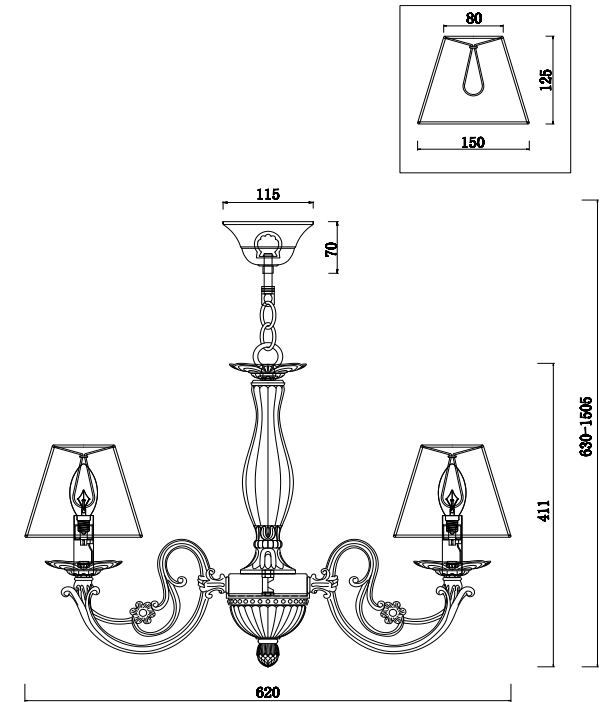

FREYA
TRADITION OF QUALITY

Instruction

FR2686PL-06W

6 x E14 (40W)

Model: FR2686PL-06W

Series: Jasmine

Ceiling Lamps