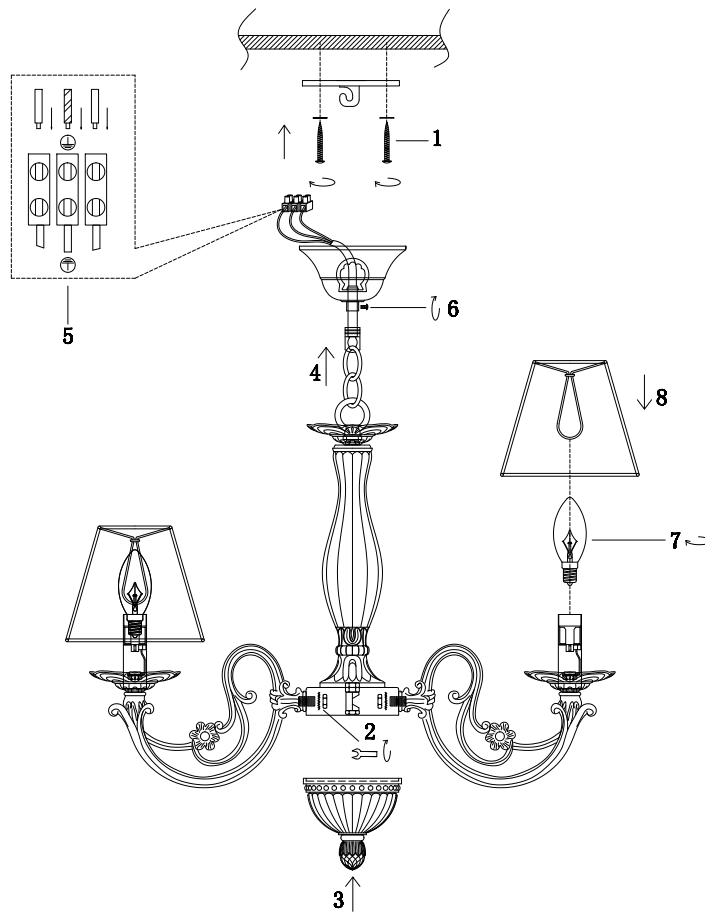

FREYA
TRADITION OF QUALITY

Instruction

FR2686PL-06W

6 x E14 (40W)

Model: FR2686PL-06W

Series: Jasmine

Ceiling Lamps