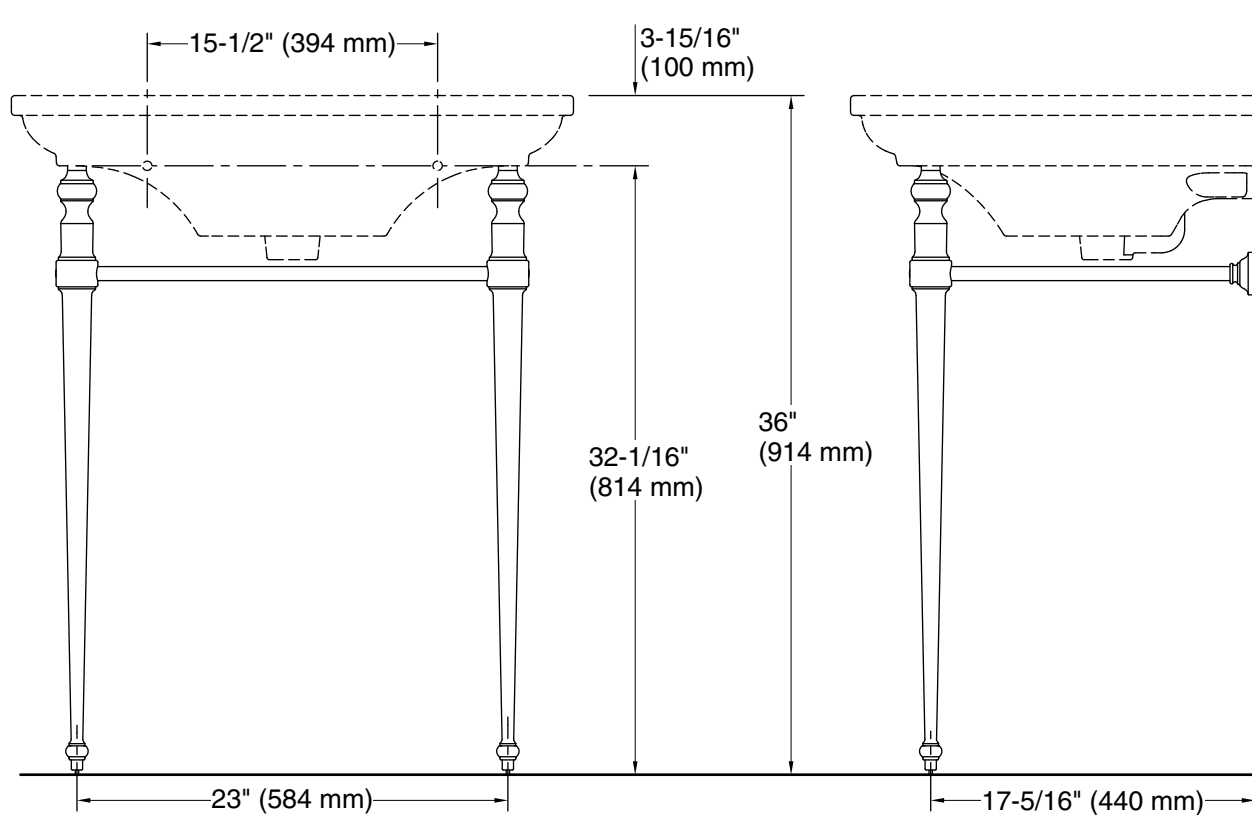

Features

- Set of two legs.
- Combines with the K-2269 Memoirs Stately 30-inch bathroom sink basin for a complete console table solution.
- Includes a towel rail.
- Integrated leveling feature.
- Coordinates with other products in the Memoirs collection.

Technical Information

All product dimensions are nominal.

Material: Brass

Notes

Install this product according to the installation instructions.