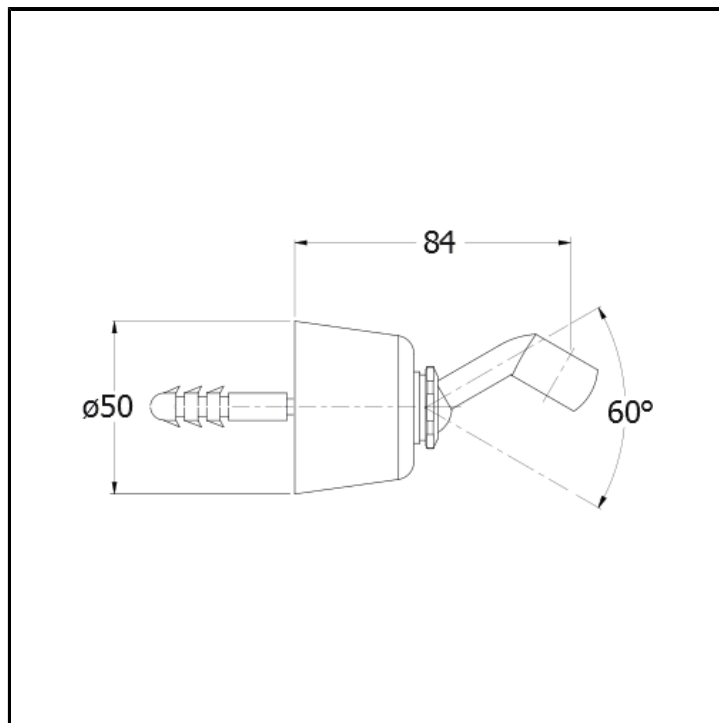

CRIPD456

Adjustable hand shower holder for hand shower

FINITURE

- White matt
- Chrome
- Polished black chrome
- Brushed black chrome
- Polished metallic
- Brushed metallic
- Black matt
- Yellow gold oro
- PVD polished rose gold
- PVD brushed rose gold
- Brushed old brass