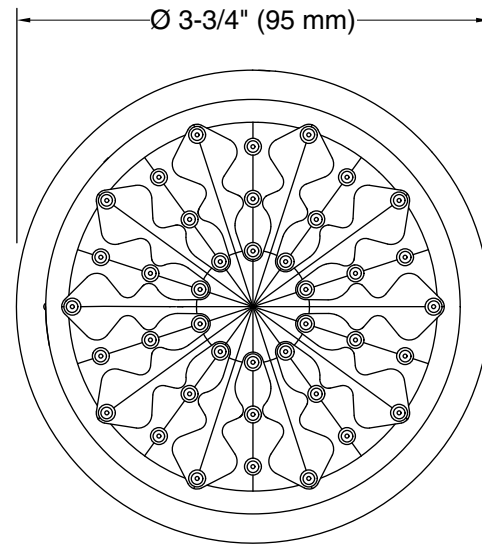

Features

- Showerhead features transitional nature-inspired design.
- 1.75 gpm (6.6 lpm) showerhead flow rate.
- Spray nozzles cover full area of 3-9/16" (90 mm) sprayhead.
- Full-coverage spray produces an encompassing spray for everyday use.
- MasterClean™ sprayface is easy-to-clean.
- 1/2" - 14 NPT connection.

CP	Polished Chrome
BN	Vibrant® Brushed Nickel

Technical Information

All product dimensions are nominal.

Drain included: No

Showerhead/Body Spray:

Rated maximum flow: 1.75 gal/min (6.6 l/min)

Notes

Install this product according to the installation guide.