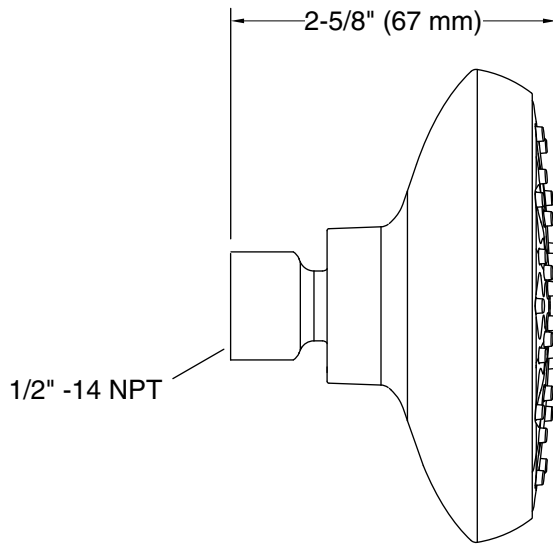

Features

- Showerhead features transitional nature-inspired design.
- 1.75 gpm (6.6 lpm) showerhead flow rate.
- Spray nozzles cover full area of 3-9/16" (90 mm) sprayhead.
- Full-coverage spray produces an encompassing spray for everyday use.
- MasterClean™ sprayface is easy-to-clean.
- 1/2" - 14 NPT connection.

CP	Polished Chrome
BN	Vibrant® Brushed Nickel

Technical Information

All product dimensions are nominal.

Drain included: No

Showerhead/Body Spray:

Rated maximum flow: 1.75 gal/min (6.6 l/min)

Notes

Install this product according to the installation guide.