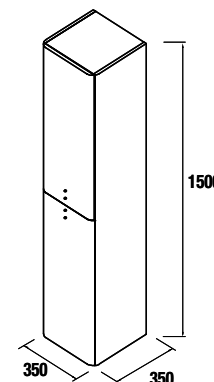

UNIQ WALL HUNG TALL VANITY

Reversible wall hung tall vanity with regulation and soft close.

Matt White	Matt Anthracite
cod. 24692	cod. 24691

NOTE:
For special colours see page 50

SET OF 2 UNIQ HANDLES

Set of 2 handles for the Uniq tall vanity unit with different finishes, not included with the vanity unit.

White	Black	Chrome
cod. 24719	cod. 24720	cod. 24721