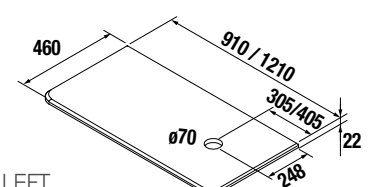

SERIE UNIQ
UNIQ TALL VANITY UNITS AND BASINS

Uniq (Mineral Solid)

UNIQ BASIN

Uniq integral basin in mineral solid matt finish.

905/R		905/L		1205/R		1205/L	
cod.		cod.		cod.		cod.	
24543		24544		24545		24546	

Uniq (Solid Surface)

COUNTER TOP

Uniq counter top in solid surface matt. Combine it with Altiro or Bol matt washbasins.

	cod.	
900	24727	
1200	24728	

Uniq (compact stone)

WORKTOP

Uniq worktop made of natural compact stone, 2 pre-drills to choose tap position according to sink.

LEFT

RIGHT

	Calacatta	Marquina Black	Polar Grey
900	cod. 85168	cod. 85169	cod. 85170
1200	cod. 85171	cod. 85172	cod. 85173

	Calacatta	Marquina Black	Polar Grey
900	cod. 83914	cod. 83940	cod. 83941
1200	cod. 83942	cod. 83943	cod. 83944

High tap right / left
Bol / Altiro / Seduction / Desir / Lokum

Wall tap
Bol / Altiro / Seduction / Desir / Dolce / Sensation / Lokum

TOP BASINS
ACCESSORIES FOR VANITY UNIT

Top Basins

Countertop basin BOL Solid surface cod. 26536	Countertop basin Altiro Matt white cod. 24555	Countertop basin Lokum Porcelaine matt black cod. 87734	Countertop basin Seduction Porcelaine white cod. 21854	Countertop basin Desir Porcelaine white cod. 21855
Countertop basin Dolce Porcelaine white cod. 24554	Countertop basin Sensation Porcelaine white cod. 21739			

Accessories for Vanity unit

Drawer interior organiser

Organiser for wood drawer, Carbon-TX.

	Carbon-TX
600	cod. 22058
800	cod. 22060

LED sensor light

Auxiliary light with sensor and micro USB rechargeable. Battery 188 x 20 x 30 mm

cod.	
23031	

Side towel rack for vanity units

Single towel rail JAZZ

	White	Black	Gloss anodized
cod.	23027	27042	23024