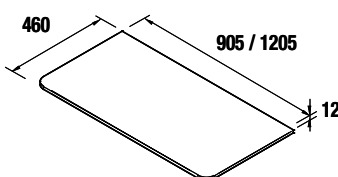

COUNTER TOP

Uniq counter top in solid surface matt. Combine it with Altiro or Bol matt washbasins.

	cod.	
900	24727	
1200	24728	

Uniq (compact stone)

WORKTOP

Uniq worktop made of natural compact stone, 2 pre-drills to choose tap position according to sink.