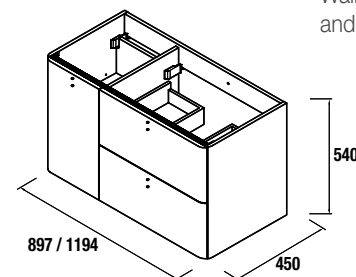

SERIE UNIQ UNIT WITH 1 DOOR AND 2 DRAWERS

WALL HUNG VANITY 2 DRAWERS / 1 DOOR

Wall hung vanity with 2 wooden drawers with extraction plus concealed runners and 1 soft close door, carbon-TX interiors.

LEFT