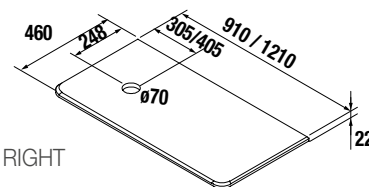

RIGHT

	Calacatta	Marquina Black	Polar Grey
900	cod. 85168	cod. 85169	cod. 85170
1200	cod. 85171	cod. 85172	cod. 85173

	Calacatta	Marquina Black	Polar Grey
900	cod. 83914	cod. 83940	cod. 83941
1200	cod. 83942	cod. 83943	cod. 83944

High tap right / left
Bol / Altiro / Seduction / Desir / Lokum