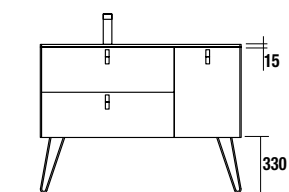

LEGS FOR INTEGRAL WASHBASINS HEIGHT 330 mm

UNIIQ 2 legs set

Set of 2 optional legs for wall hung unit, 3 finishes available, height 330 mm, to be used with integral washbasin.

White		Black		Chrome	
cod.		cod.		cod.	
24713		24714		24715	

KLIM 2 legs set

Set of 2 optional aluminium legs for wall hung units, 3 finishes available, height 330 mm, to be used with integral washbasin.

White		Black		Gloss anodized	
cod.		cod.		cod.	
84131		84132		84134	

DEVA 2 legs set

Set of 2 optional legs for wall hung units, 3 finishes available, height 330 mm, to be used with integral washbasin.

White		Black		Chrome	
cod.		cod.		cod.	
84125		84126		84127	

DANNA 2 legs set

Set of 2 optional wooden legs for wall hung units, 3 finishes available, height 330 mm, to be used with integral washbasin.

White		Black		Wood	
cod.		cod.		cod.	
84138		84139		84140