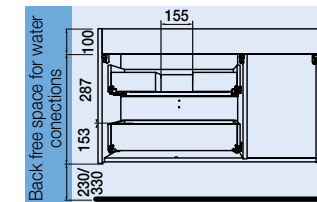

SET OF 3 UNIQ HANDLES

Set of 3 handles for the Uniq tall vanity unit with different finishes, not included with the wall hung vanity unit.

White	Black	Chrome
cod. 24723	cod. 24724	cod. 24725