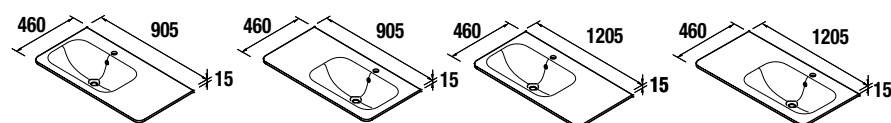

SERIE UNIQ
UNIQ TALL VANITY UNITS AND BASINS

Uniq (Mineral Solid)

UNIQ BASIN

Uniq integral basin in mineral solid matt finish.

905/R		905/L		1205/R		1205/L	
cod.		cod.		cod.		cod.	
24543		24544		24545		24546	

Uniq (Solid Surface)