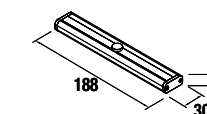

LED sensor light

Auxiliary light with sensor and micro USB rechargeable. Battery 188 x 20 x 30 mm

cod.	
23031