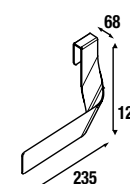

Side towel rack for vanity units

Single towel rail JAZZ

	White	Black	Gloss anodized
cod.	23027	27042	23024