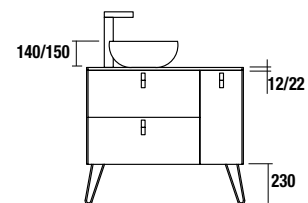

## LEGS FOR WASH BOWLS HEIGHT 230 mm