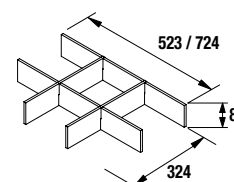

Accessories for Vanity unit

Drawer interior organiser

Organiser for wood drawer, Carbon-TX.

	Carbon-TX
600	cod. 22058
800	cod. 22060