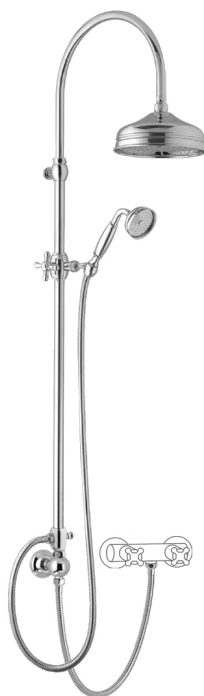

Telescopic colonial exposed

Telescopic colonial exposed
30025/ED-NKSP

TECHNICAL INFORMATION

Traditional telescopic and turning shower column with adjustable mounting with articulated shower holder, diverter and external holder with brass flexible hose cm 60. Ø270 non-liming inspectable and serviceable traditional shower head in brass/stainless steel. Brass inspectable and serviceable traditional one jet shower. Brass double spiral flexible hose cm 150. **BRUSHED NICKEL**

Flow rate:

? Doccia o soffione?

PICTURE