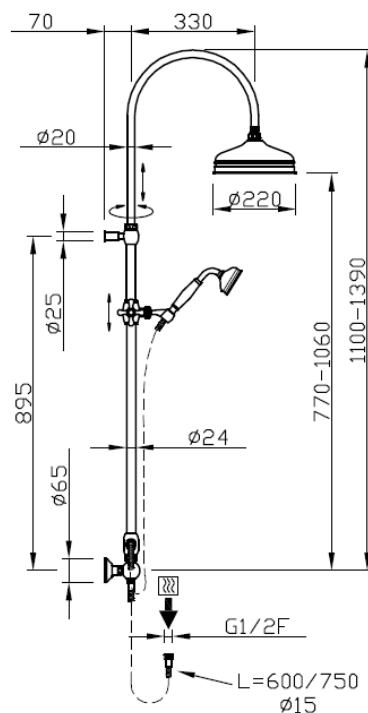

## TECHNICAL INFORMATION

Traditional telescopic and turning shower column with adjustable mounting with articulated shower holder, diverter and external holder with brass flexible hose cm 60. Ø270 non-liming inspectable and serviceable traditional shower head in brass/stainless steel. Brass inspectable and serviceable traditional one jet shower. Brass double spiral flexible hose cm 150. **BRUSHED NICKEL**

## SPARE PARTS

## FEATURES

Rain jet

Non-liming

adjustable telescopic shower column

## TECHNICAL DRAWING