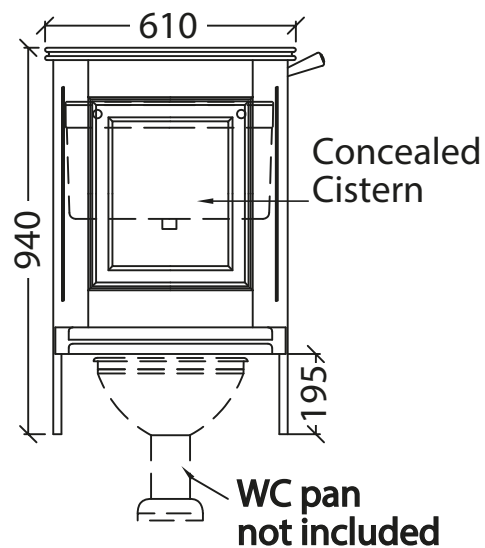

# Catchpole & Rye

Saracens Dairy,  
Pluckley,  
Kent. U.K.  
TN27 0SA.  
TEL: +44 (0)1233 840840  
EMAIL: info@catchpoleandrye.com

Product Range:  
Lavatories & Cisterns

Product Name:  
The Thunderbox  
with Integral Cistern

## DIMENSIONAL DATA SHEET DATE: AUGUST 2018

NOTES:  
DIMENSIONS IN MILLIMETRES.  
WHILST EVERY EFFORT IS MADE TO ENSURE THE ACCURACY OF THESE DATA SHEETS THEY ARE SUBJECT TO CHANGE WITHOUT NOTICE AS PART OF THE COMPANY'S PRODUCT DEVELOPMENT PROCESS.