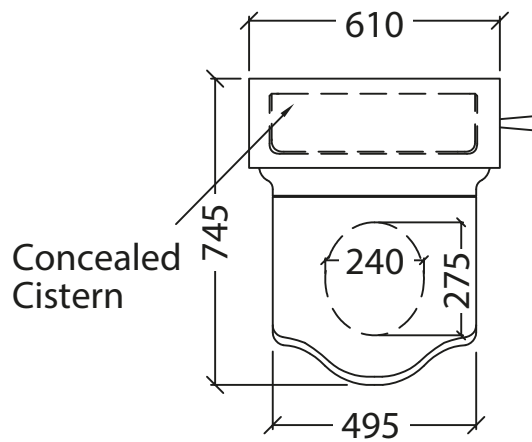

# Catchpole & Rye

Saracens Dairy,  
Pluckley,  
Kent. U.K.  
TN27 0SA.  
TEL: +44 (0)1233 840840  
EMAIL: info@catchpoleandrye.com

Product Range:  
Lavatories & Cisterns

Product Name:  
The Thunderbox  
with Integral Cistern

## DIMENSIONAL DATA SHEET DATE: AUGUST 2018

NOTES:  
DIMENSIONS IN MILLIMETRES.  
WHILST EVERY EFFORT IS MADE TO ENSURE THE ACCURACY OF THESE DATA SHEETS THEY ARE SUBJECT TO CHANGE WITHOUT NOTICE AS PART OF THE COMPANY'S PRODUCT DEVELOPMENT PROCESS.