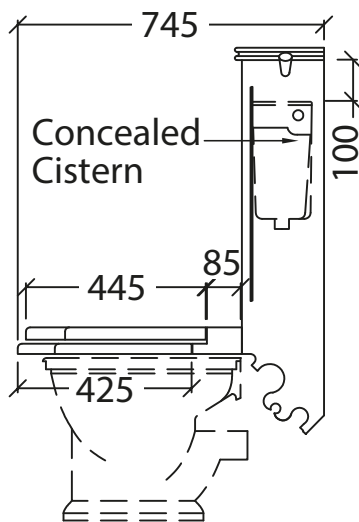

# Catchpole & Rye

Saracens Dairy,  
Pluckley,  
Kent. U.K.  
TN27 0SA.  
TEL: +44 (0)1233 840840  
EMAIL: info@catchpoleandrye.com

Product Range:  
Lavatories & Cisterns

Product Name:  
The Thunderbox  
with Integral Cistern

## DIMENSIONAL DATA SHEET DATE: AUGUST 2018

NOTES:  
DIMENSIONS IN MILLIMETRES.  
WHILST EVERY EFFORT IS MADE TO ENSURE THE ACCURACY OF THESE DATA SHEETS THEY ARE SUBJECT TO CHANGE WITHOUT NOTICE AS PART OF THE COMPANY'S PRODUCT DEVELOPMENT PROCESS.