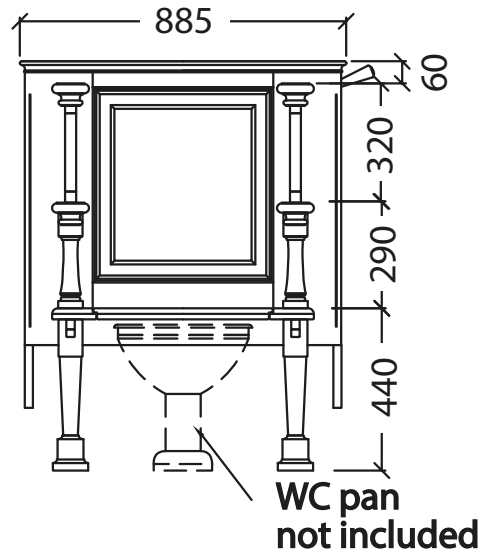

Catchpole & Rye

Saracens Dairy,
Pluckley,
Kent. U.K.
TN27 0SA.
TEL: +44 (0)1233 840840
EMAIL: info@catchpoleandrye.com

Product Range:
Lavatories & Cisterns

Product Name:
The Throne Lavatory Seat
with Integral Cistern

DIMENSIONAL DATA SHEET DATE: AUGUST 2018

NOTES:
DIMENSIONS IN MILLIMETRES.
WHILST EVERY EFFORT IS MADE TO ENSURE THE ACCURACY OF THESE DATA SHEETS THEY ARE SUBJECT
TO CHANGE WITHOUT NOTICE AS PART OF THE COMPANY'S PRODUCT DEVELOPMENT PROCESS.