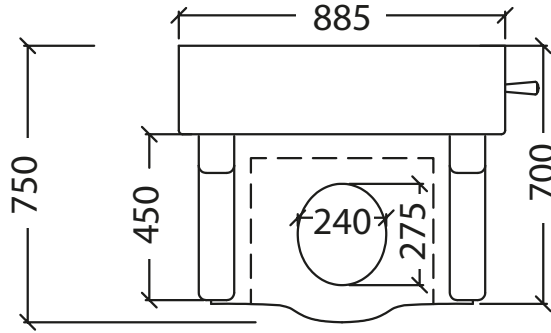

Catchpole & Rye

Saracens Dairy,
Pluckley,
Kent. U.K.
TN27 0SA.
TEL: +44 (0)1233 840840
EMAIL: info@catchpoleandrye.com

Product Range:
Lavatories & Cisterns

Product Name:
The Throne Lavatory Seat
with Integral Cistern

DIMENSIONAL DATA SHEET DATE: AUGUST 2018

NOTES:
DIMENSIONS IN MILLIMETRES.
WHILST EVERY EFFORT IS MADE TO ENSURE THE ACCURACY OF THESE DATA SHEETS THEY ARE SUBJECT
TO CHANGE WITHOUT NOTICE AS PART OF THE COMPANY'S PRODUCT DEVELOPMENT PROCESS.