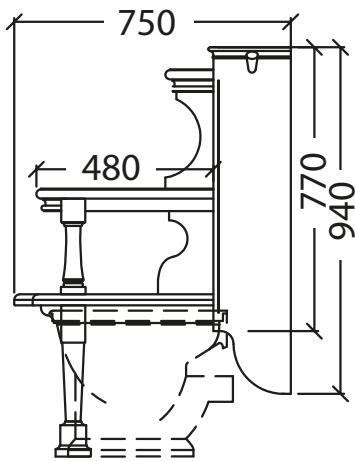

Catchpole & Rye

Saracens Dairy,
Pluckley,
Kent. U.K.
TN27 0SA.
TEL: +44 (0)1233 840840
EMAIL: info@catchpoleandrye.com

Product Range:
Lavatories & Cisterns

Product Name:
The Throne Lavatory Seat
with Integral Cistern

DIMENSIONAL DATA SHEET DATE: AUGUST 2018

NOTES:
DIMENSIONS IN MILLIMETRES.
WHILST EVERY EFFORT IS MADE TO ENSURE THE ACCURACY OF THESE DATA SHEETS THEY ARE SUBJECT
TO CHANGE WITHOUT NOTICE AS PART OF THE COMPANY'S PRODUCT DEVELOPMENT PROCESS.