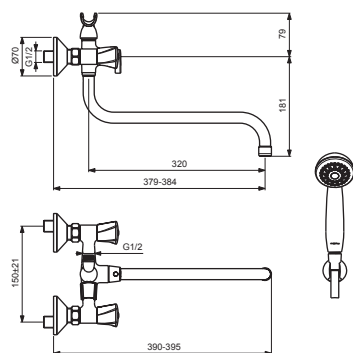

## BA361AA

## BA362AA

## BA363AA

Pos.	Signify	Spare parts-Nr.	Quantity	Pos.	Signify	Spare parts-Nr.	Quantity
1	Handle(Red)-set	B961354AA	1 Set	21	Nipple M19x1.5LH		2 Pcs.
1a	Handle(Blue)-set	B961355AA	1 Set	22	O-Ring Ø15.6x1.78		2 Pcs.
2	Ceramic valve,G1/2,180°	B960350NU	1 Pcs.	23	Coupling nut		2 Pcs.
3	Body bath/shower		1 Pcs.	24	Nipple for cast spout	B961319AA	1 Pcs.
4	Diverter cartr.GEAR Ø25-5	B961233NU	1 Pcs.	25	O-Ring Ø14x2.4	A961180NU	2 Pcs.
5	Screw M28x1	B961232AT	1 Pcs.	26	Screw M5x5.5	A960058NU	1 Pcs.
6	Insert	B961326NU	1 Pcs.	27	Cast spout	B961318AA	1 Pcs.
7	Screw M4x8		1 Pcs.	27a	Tub.spout S250mm	B961288AA	1 Set
8	Diverter handle	B961283AA	1 Pcs.	27b	Tub.spout S320mm	B960873AA	1 Set
9	Screw M4x5		1 Pcs.	28	Neop.cascade M24x1-D	A960537AA	1 Pcs.
10	Rubber cap Ø8.1x3	B960583NU	1 Pcs.	29	Perlator M22x1-D	B964705AA	1 Pcs.
11	Fork		1 Pcs.	30	Shower hose L1500mm	B964952AA	1 Pcs.
12	Fiberring		3 Pcs.	31	Shower 70mm,1F	BA181AA	1 Pcs.
13	O-Ring Ø24x16x2.5		1 Pcs.				
14	Nipple M22x1/G3/4	B960286AA	1 Pcs.				
15	O-Ring Ø18.2x1.7	B960270NU	2 Pcs.				
16	Nipple M22x1.5		1 Pcs.				
17	Sealing set for tub.spout	B960839NU	1 Set				
18	S-connection-compl.		1 Set				
19	S-connections G1/2"x G3/4'		2 Pcs.				
20	Metallrosette	A963489AA	1 Pcs.				