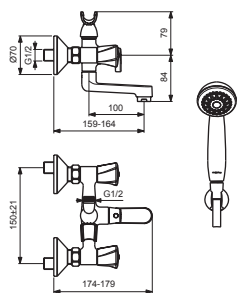

## BA361AA

## BA362AA

## BA363AA

Pos.	Signify	Spare parts-Nr.	Quantity	Pos.	Signify	Spare parts-Nr.	Quantity
1	Handle(Red)-set	B961354AA	1 Set	21	Nipple M19x1.5LH		2 Pcs.
1a	Handle(Blue)-set	B961355AA	1 Set	22	O-Ring Ø15.6x1.78		2 Pcs.
2	Ceramic valve,G1/2,180°	B960350NU	1 Pcs.	23	Coupling nut		2 Pcs.
3	Body bath/shower		1 Pcs.	24	Nipple for cast spout	B961319AA	1 Pcs.
4	Diverter cartr.GEAR Ø25-5	B961233NU	1 Pcs.	25	O-Ring Ø14x2.4	A961180NU	2 Pcs.
5	Screw M28x1	B961232AT	1 Pcs.	26	Screw M5x5.5	A960058NU	1 Pcs.
6	Insert	B961326NU	1 Pcs.	27	Cast spout	B961318AA	1 Pcs.
7	Screw M4x8		1 Pcs.	27a	Tub.spout S250mm	B961288AA	1 Set
8	Diverter handle	B961283AA	1 Pcs.	27b	Tub.spout S320mm	B960873AA	1 Set
9	Screw M4x5		1 Pcs.	28	Neop.cascade M24x1-D	A960537AA	1 Pcs.
10	Rubber cap Ø8.1x3	B960583NU	1 Pcs.	29	Perlator M22x1-D	B964705AA	1 Pcs.
11	Fork		1 Pcs.	30	Shower hose L1500mm	B964952AA	1 Pcs.
12	Fiberring		3 Pcs.	31	Shower 70mm,1F	BA181AA	1 Pcs.
13	O-Ring Ø24x16x2.5		1 Pcs.				
14	Nipple M22x1/G3/4	B960286AA	1 Pcs.				
15	O-Ring Ø18.2x1.7	B960270NU	2 Pcs.				
16	Nipple M22x1.5		1 Pcs.				
17	Sealing set for tub.spout	B960839NU	1 Set				
18	S-connection-compl.		1 Set				
19	S-connections G1/2"x G3/4'		2 Pcs.				
20	Metallrosette	A963489AA	1 Pcs.				