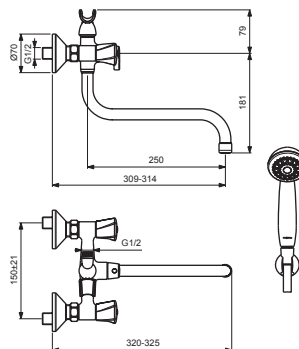

## BA361AA

## BA362AA

## BA363AA

Pos.	Signify	Spare parts-Nr.	Quantity	Pos.	Signify	Spare parts-Nr.	Quantity
1	Handle(Red)-set	B961354AA	1 Set	21	Nipple M19x1.5LH		2 Pcs.
1a	Handle(Blue)-set	B961355AA	1 Set	22	O-Ring Ø15.6x1.78		2 Pcs.
2	Ceramic valve,G1/2,180°	B960350NU	1 Pcs.	23	Coupling nut		2 Pcs.
3	Body bath/shower		1 Pcs.	24	Nipple for cast spout	B961319AA	1 Pcs.
4	Diverter cartr.GEAR Ø25-5	B961233NU	1 Pcs.	25	O-Ring Ø14x2.4	A961180NU	2 Pcs.
5	Screw M28x1	B961232AT	1 Pcs.	26	Screw M5x5.5	A960058NU	1 Pcs.
6	Insert	B961326NU	1 Pcs.	27	Cast spout	B961318AA	1 Pcs.
7	Screw M4x8		1 Pcs.	27a	Tub.spout S250mm	B961288AA	1 Set
8	Diverter handle	B961283AA	1 Pcs.	27b	Tub.spout S320mm	B960873AA	1 Set
9	Screw M4x5		1 Pcs.	28	Neop.cascade M24x1-D	A960537AA	1 Pcs.
10	Rubber cap Ø8.1x3	B960583NU	1 Pcs.	29	Perlator M22x1-D	B964705AA	1 Pcs.
11	Fork		1 Pcs.	30	Shower hose L1500mm	B964952AA	1 Pcs.
12	Fiberring		3 Pcs.	31	Shower 70mm,1F	BA181AA	1 Pcs.
13	O-Ring Ø24x16x2.5		1 Pcs.				
14	Nipple M22x1/G3/4	B960286AA	1 Pcs.				
15	O-Ring Ø18.2x1.7	B960270NU	2 Pcs.				
16	Nipple M22x1.5		1 Pcs.				
17	Sealing set for tub.spout	B960839NU	1 Set				
18	S-connection-compl.		1 Set				
19	S-connections G1/2"x G3/4'		2 Pcs.				
20	Metallrosette	A963489AA	1 Pcs.				