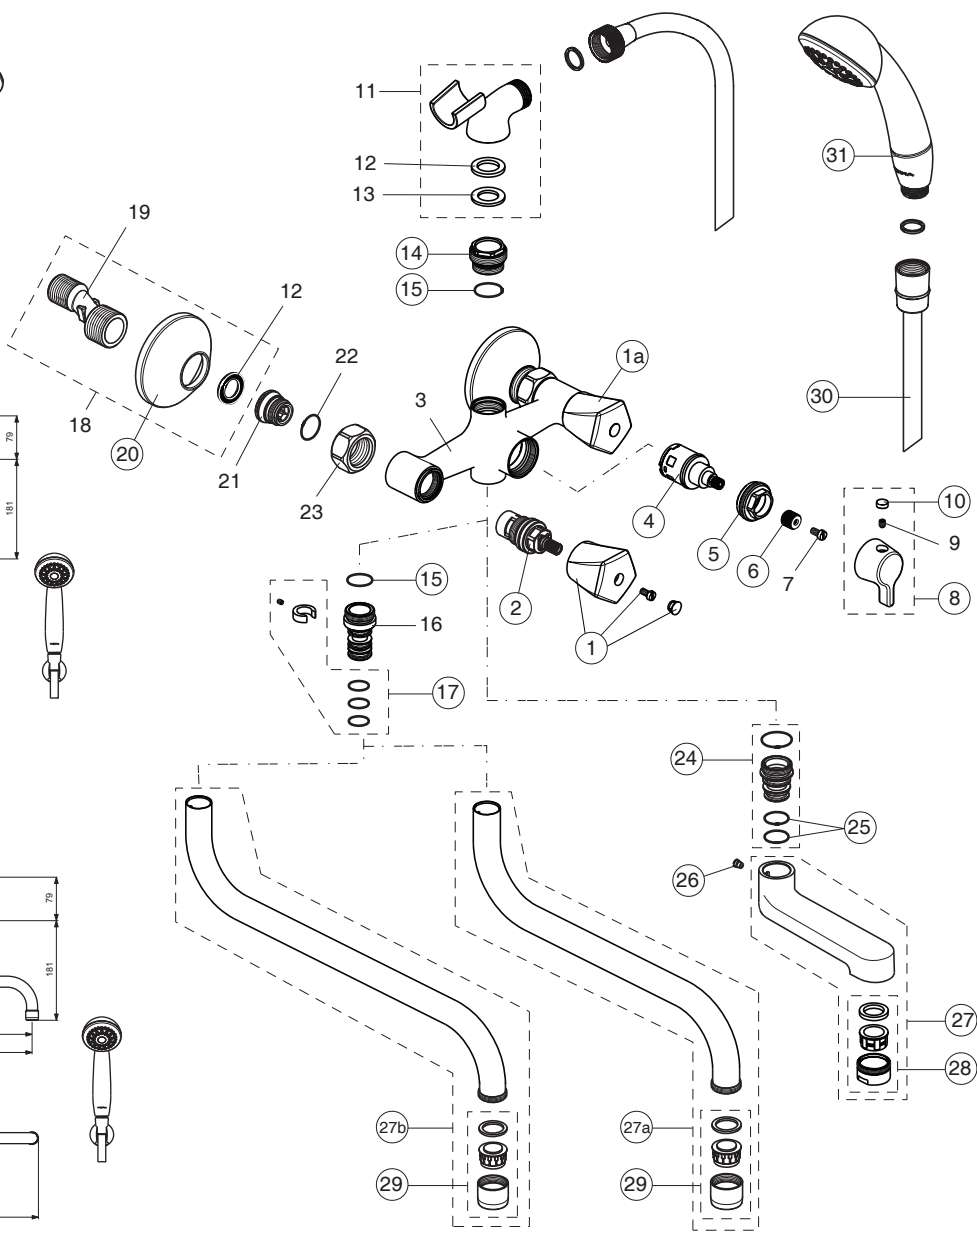

## BA361AA

## BA362AA

## BA363AA

Pos.	Signify	Spare parts-Nr.	Quantity	Pos.	Signify	Spare parts-Nr.	Quantity
1	Handle(Red)-set	B961354AA	1 Set	21	Nipple M19x1.5LH		2 Pcs.
1a	Handle(Blue)-set	B961355AA	1 Set	22	O-Ring Ø15.6x1.78		2 Pcs.
2	Ceramic valve,G1/2,180°	B960350NU	1 Pcs.	23	Coupling nut		2 Pcs.
3	Body bath/shower		1 Pcs.	24	Nipple for cast spout	B961319AA	1 Pcs.
4	Diverter cartr.GEAR Ø25-5	B961233NU	1 Pcs.	25	O-Ring Ø14x2.4	A961180NU	2 Pcs.
5	Screw M28x1	B961232AT	1 Pcs.	26	Screw M5x5.5	A960058NU	1 Pcs.
6	Insert	B961326NU	1 Pcs.	27	Cast spout	B961318AA	1 Pcs.
7	Screw M4x8		1 Pcs.	27a	Tub.spout S250mm	B961288AA	1 Set
8	Diverter handle	B961283AA	1 Pcs.	27b	Tub.spout S320mm	B960873AA	1 Set
9	Screw M4x5		1 Pcs.	28	Neop.cascade M24x1-D	A960537AA	1 Pcs.
10	Rubber cap Ø8.1x3	B960583NU	1 Pcs.	29	Perlator M22x1-D	B964705AA	1 Pcs.
11	Fork		1 Pcs.	30	Shower hose L1500mm	B964952AA	1 Pcs.
12	Fiberring		3 Pcs.	31	Shower 70mm,1F	BA181AA	1 Pcs.
13	O-Ring Ø24x16x2.5		1 Pcs.				
14	Nipple M22x1/G3/4	B960286AA	1 Pcs.				
15	O-Ring Ø18.2x1.7	B960270NU	2 Pcs.				
16	Nipple M22x1.5		1 Pcs.				
17	Sealing set for tub.spout	B960839NU	1 Set				
18	S-connection-compl.		1 Set				
19	S-connections G1/2"x G3/4'		2 Pcs.				
20	Metallrosette	A963489AA	1 Pcs.				