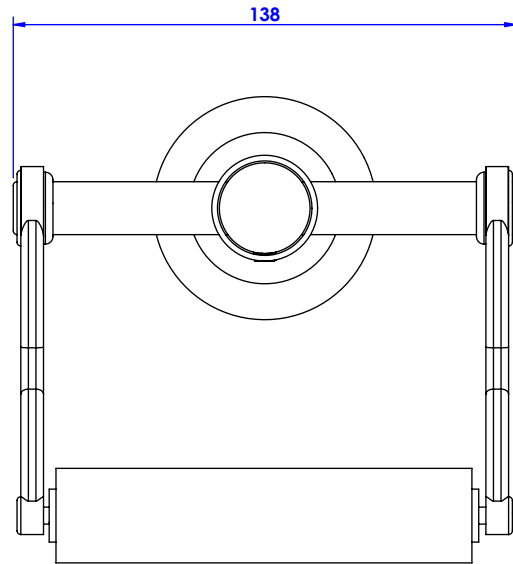

Collection : Alliance

Porte rouleau sans couvercle, mural / Wall mounted toilet roll without cover.

Ref : C29-504

CRISTAL&BRONZE
PARIS · 1937

27/01/2020-1