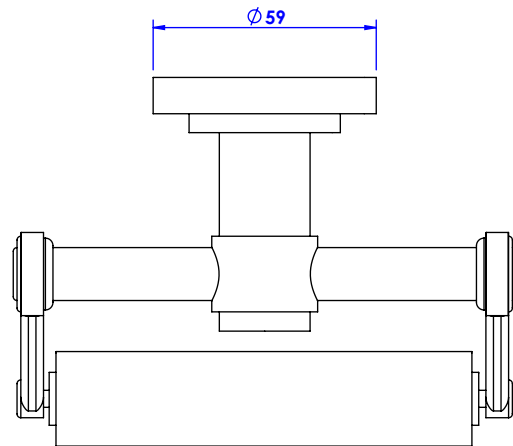

Collection : Alliance

Porte rouleau sans couvercle, mural / Wall mounted toilet roll without cover.

Ref : C29-504

CRISTAL&BRONZE
PARIS · 1937

27/01/2020-1