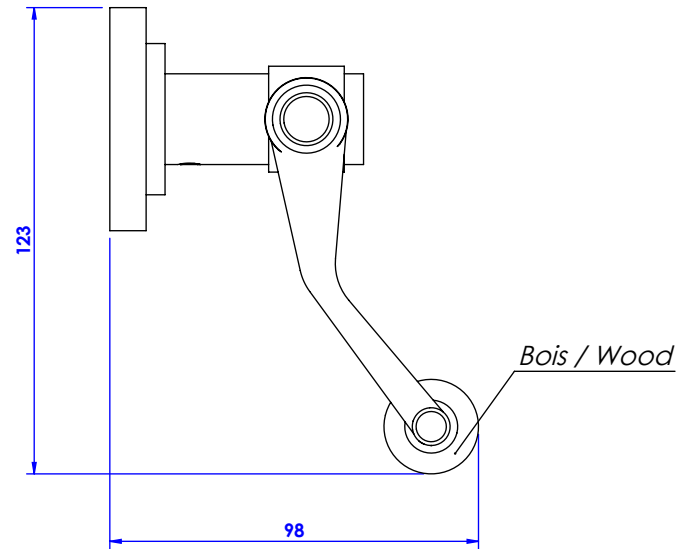

Collection : Alliance

Porte rouleau sans couvercle, mural / Wall mounted toilet roll without cover.

Ref : C29-504

CRISTAL&BRONZE
PARIS · 1937

27/01/2020-1