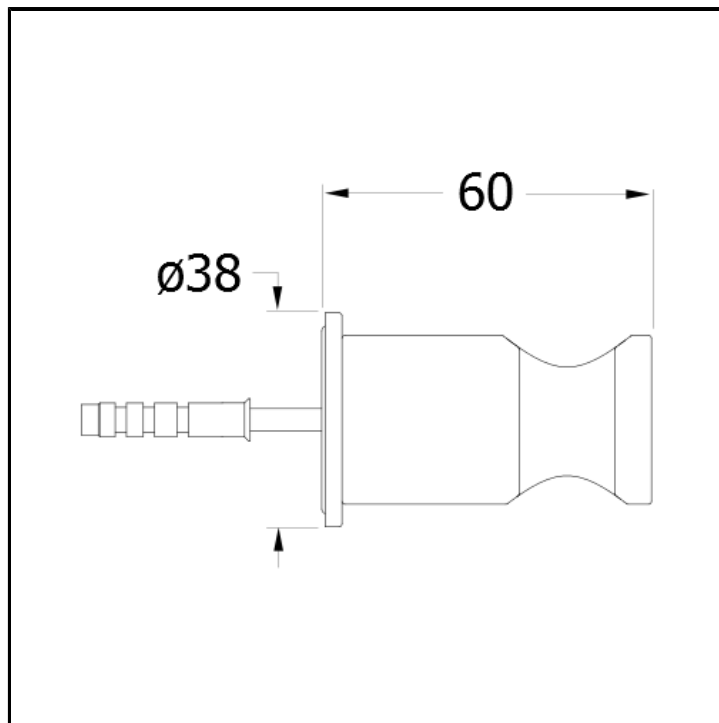

Fixed wall bracket for hand shower

FINITURE

- White matt
- Chrome
- Polished black chrome
- Brushed black chrome
- PVD polished gold brass
- PVD brushed gold brass
- Brushed stainless steel AISI
- Polished metallic
- Brushed metallic
- Black matt
- Yellow gold oro
- PVD polished rose gold
- PVD brushed rose gold
- Brushed old brass