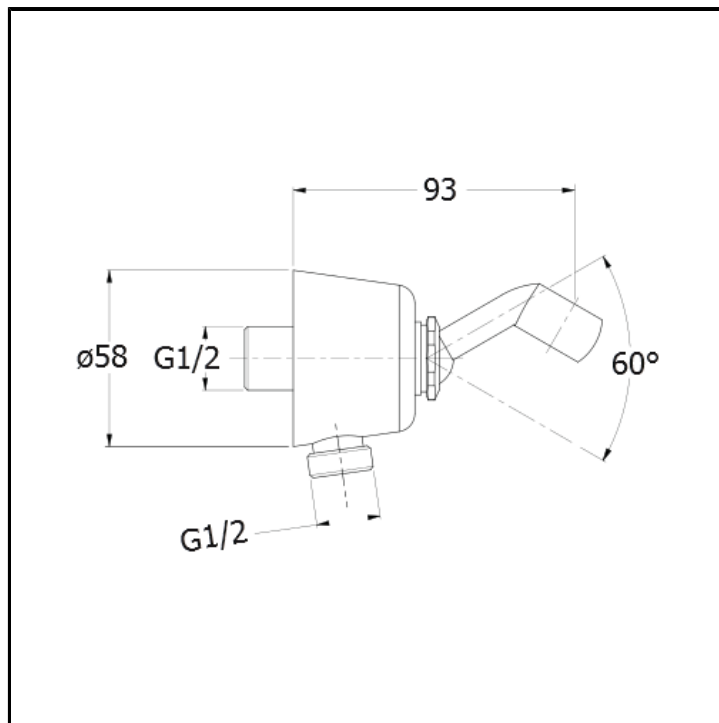

Wall outlet with adjustable hand shower holder

FINITURE

- White matt
- Chrome
- Polished black chrome
- Brushed black chrome
- Polished metallic
- Brushed metallic
- Black matt
- Yellow gold oro
- PVD polished rose gold
- PVD brushed rose gold
- Brushed old brass