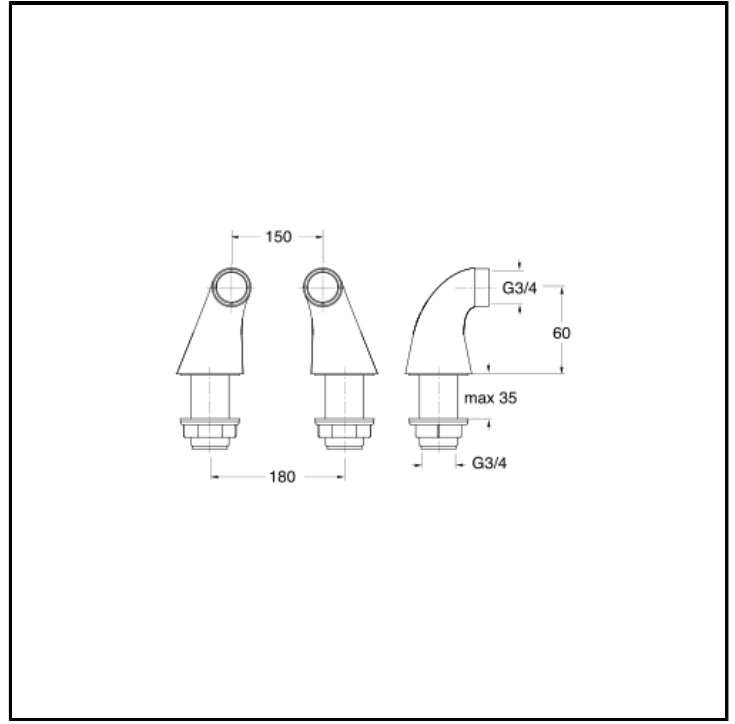

# CRIPD491

3/4" bath deck connections (pair)

## INSTALLATION

- Tub edge