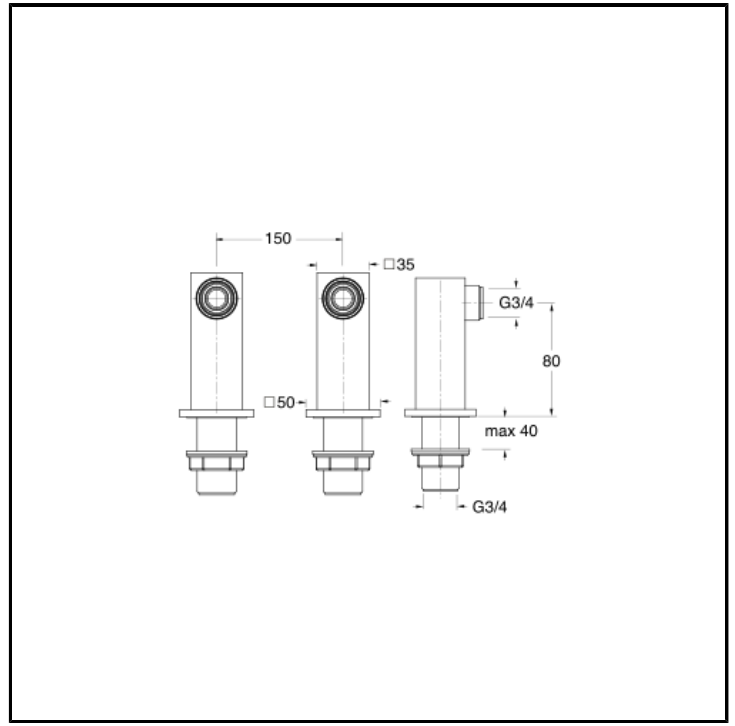

CRIPD498

3/4" bath deck connections (pair) - QM

FINITURE

 Chrome

CHARACTERISTICS

- Accessories for bathtub edge

INSTALLATION

- Floor