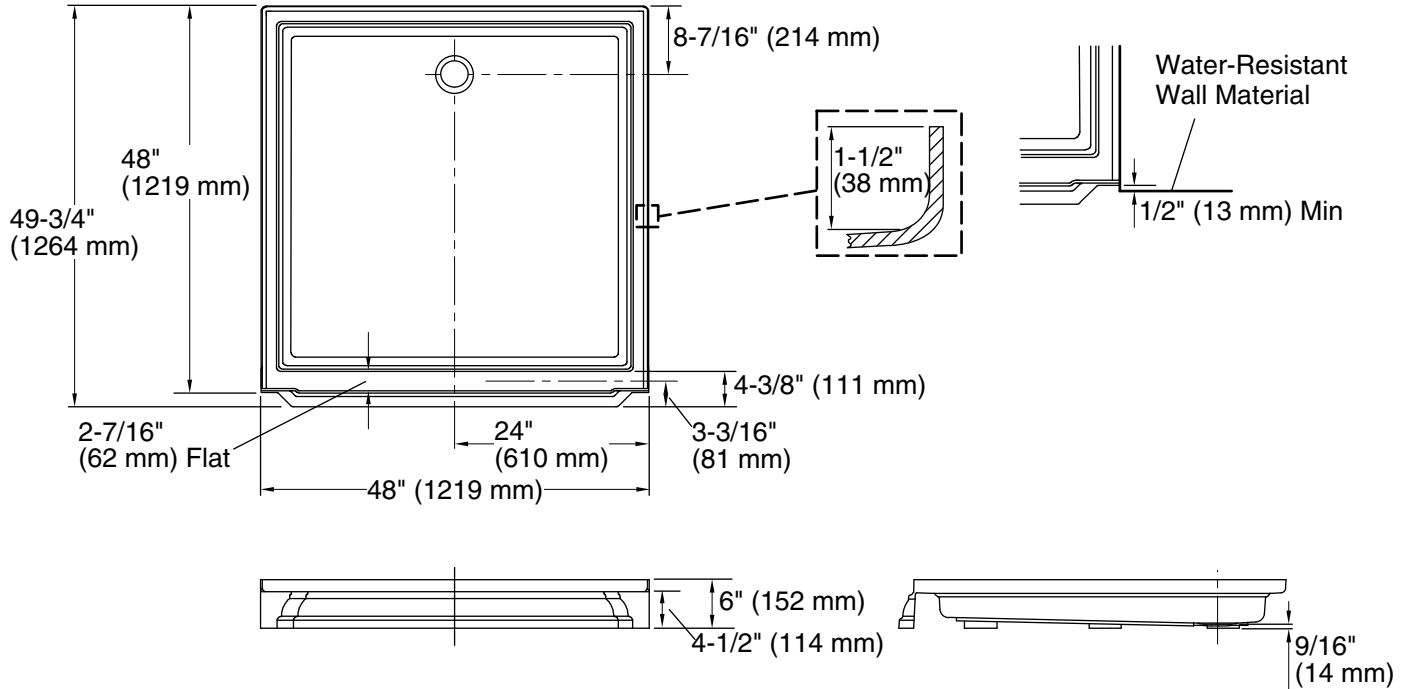

Technical Information

All product dimensions are nominal.

Installation:	Three-wall alcove
Drain location:	Center rear
Weight:	55 lbs (24.9 kg)
Minimum floor load:	20 lbs/ft² (97.6 kg/m²)

Notes

- Measure your actual product for rough-in details.
- Install this product according to the installation instructions.
- Shimming may be required to level the fixture.
- Shimming between stud frame and fixture may be required.
- Stud opening tolerance is + 1/4" (6 mm), - 0" (0 mm).