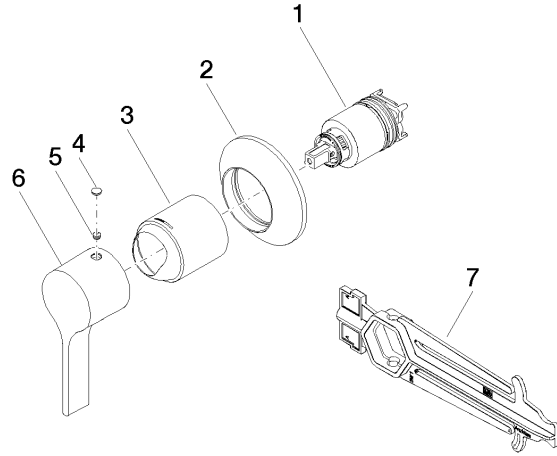

### Certificates

---

LGA\_29

VAIA Concealed single-lever mixer with cover plate - Champagne (22kt Gold)

VAIA

36 060 809

**Spare parts list**

No.	Item Number	Name	Quantity used	Delivery time
	90 15 05 064 01 90	cartridge	7	2