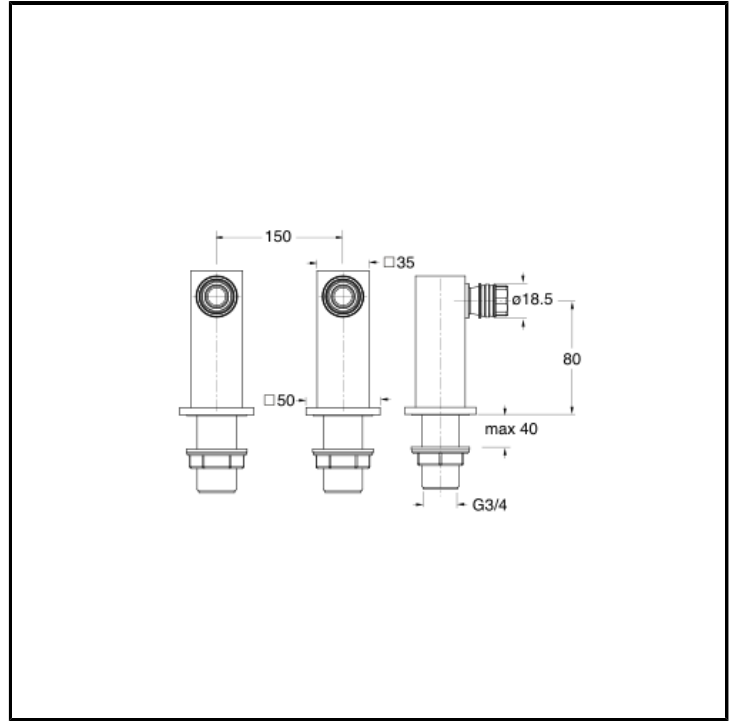

CRIPD497

3/4" bath deck connections (pair) - QD

FINITURE

 Chrome

CHARACTERISTICS

- Accessories for bathtub edge

INSTALLATION

- Tub edge