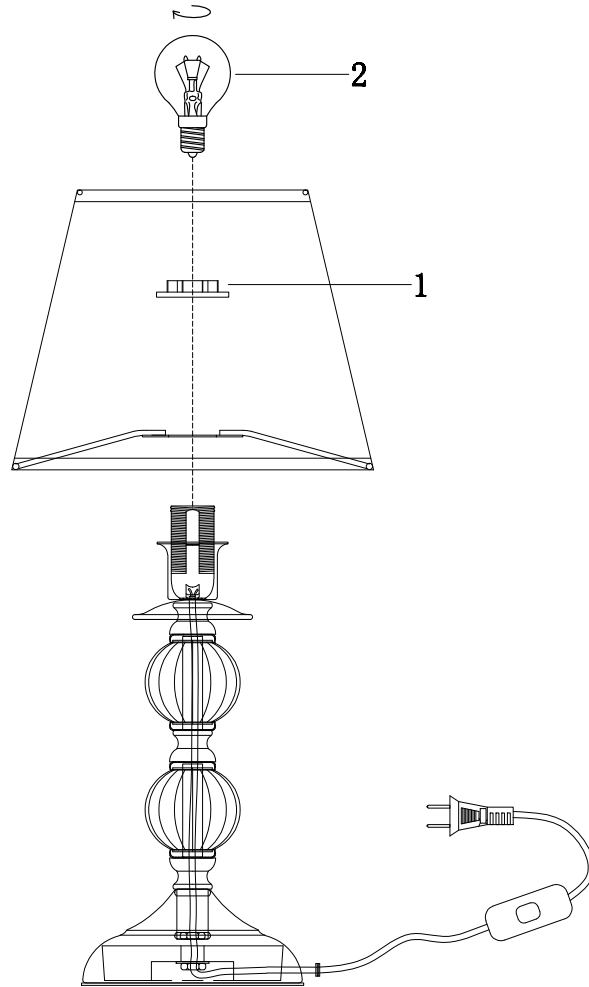

FREYA
TRADITION OF QUALITY

Instruction

FR2685TL-01BZ

1 x E14 (40W)

Model: FR2685TL-01BZ

Series: Inessa

Table Lamps