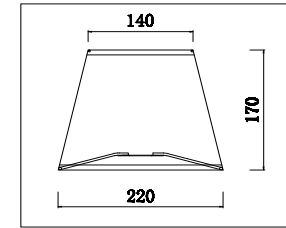

FREYA
TRADITION OF QUALITY

Instruction

FR2685TL-01BZ

1 x E14 (40W)

Model: FR2685TL-01BZ

Series: Inessa

Table Lamps