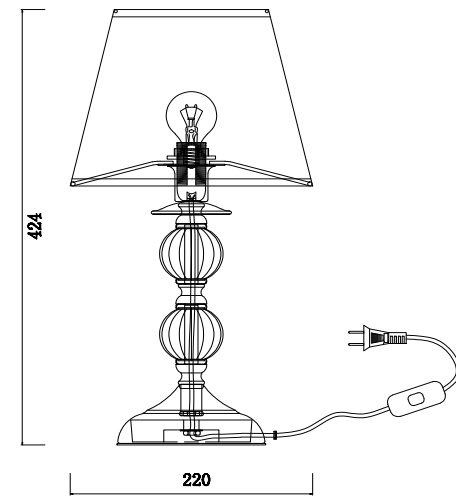

FREYA
TRADITION OF QUALITY

Instruction

FR2685TL-01BZ

1 x E14 (40W)

Model: FR2685TL-01BZ

Series: Inessa

Table Lamps