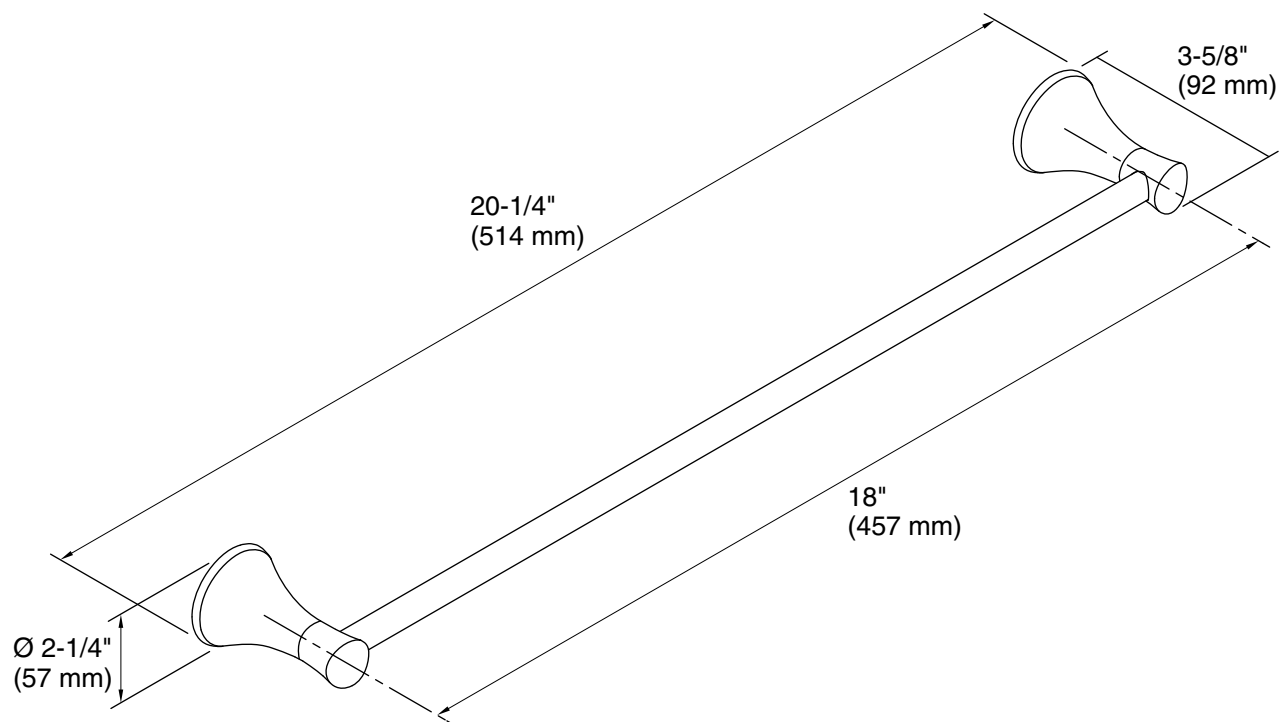

Technical Information

All product dimensions are nominal.

Material: Metal

Notes

Install this product according to the installation guide.

CAUTION: Risk of personal injury. Do not install these products in any area where they are likely to be used inadvertently as a grab bar or support bar. These products are not designed or intended for use as a grab bar or support bar.

ADA, OBC, CSA B651 compliant when installed to the specific requirements of these regulations.