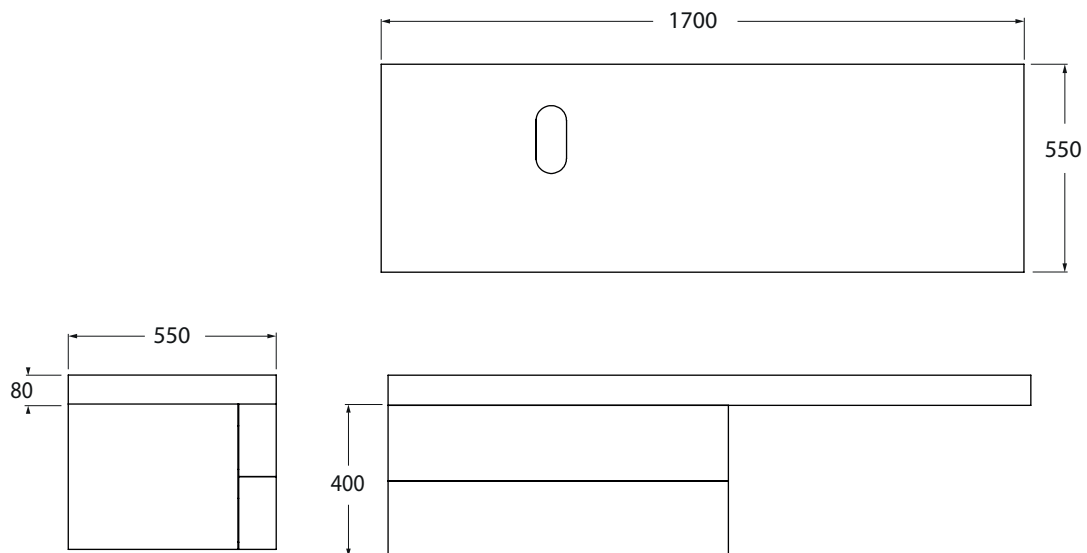

PRUMB 170B

Mobile sospeso STIVA rovere con cassettoni rovere.
STIVA oak wall hung furniture with oak drawers.

PRUMB 170R

CM 170x55xh48

plt italy pz.15 - plt export pcs.20

kg 27

scala/scale 1:20 dimensioni/dimensions in mm

Panca su misura DX - SX al cm, dimensione min. 150 cm - max 200 cm, possibilità di taglio in diagonale
Custom Made Ceramic Shelf cut to the centimeter. Minimum length 150 cm – max 200 cm. Diagonal cut available.