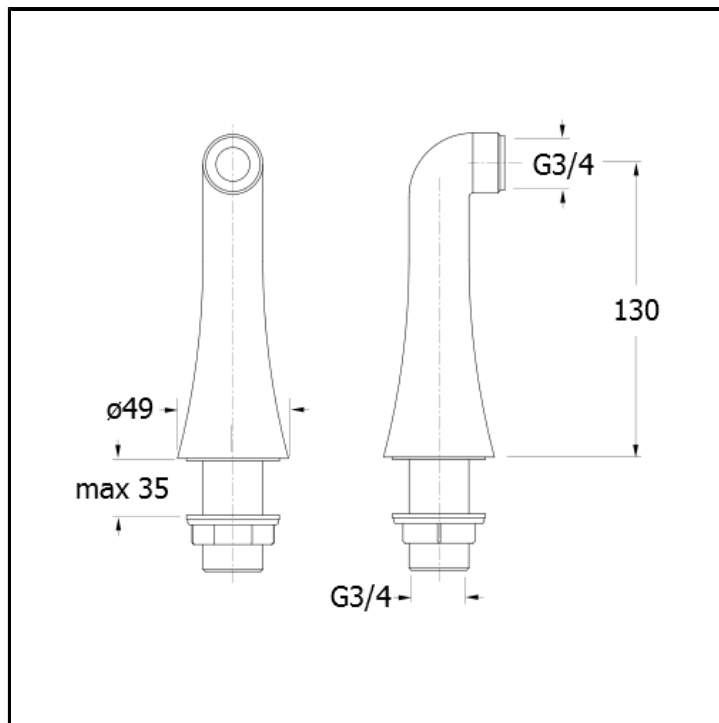

# CRIPD490

3/4" bath deck connections (pair)

## CHARACTERISTICS

- Accessories for bathtub edge

## INSTALLATION

- Tub edge