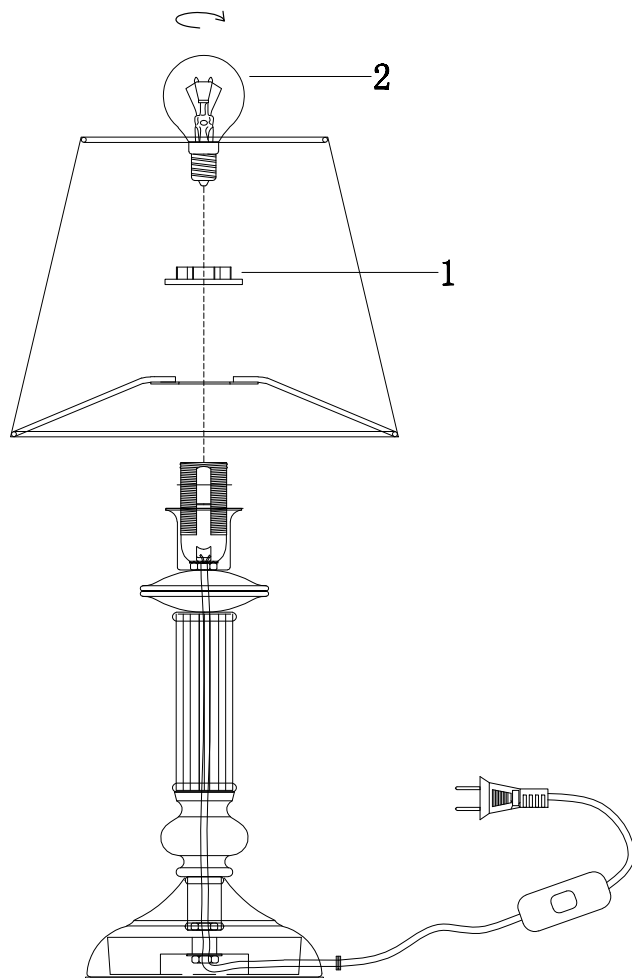

Instruction

FR2539TL-01G

1 x E14 (40W)

Model: FR2539TL-01G
Series: Ksenia

Table Lamps