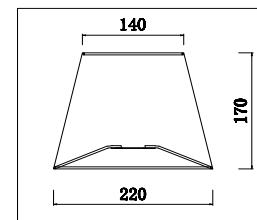

Instruction

FR2539TL-01G

1 x E14 (40W)

Model: FR2539TL-01G
Series: Ksenia

Table Lamps