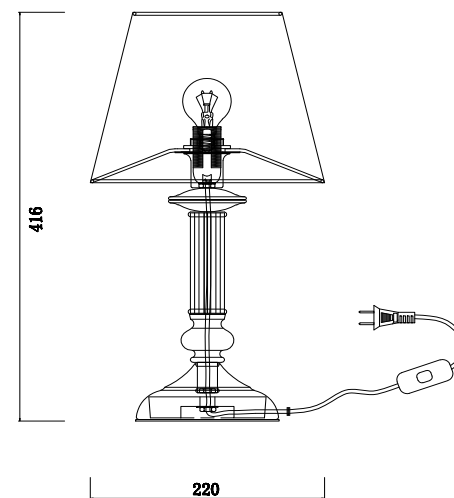

Instruction

FR2539TL-01G

1 x E14 (40W)

Model: FR2539TL-01G
Series: Ksenia

Table Lamps