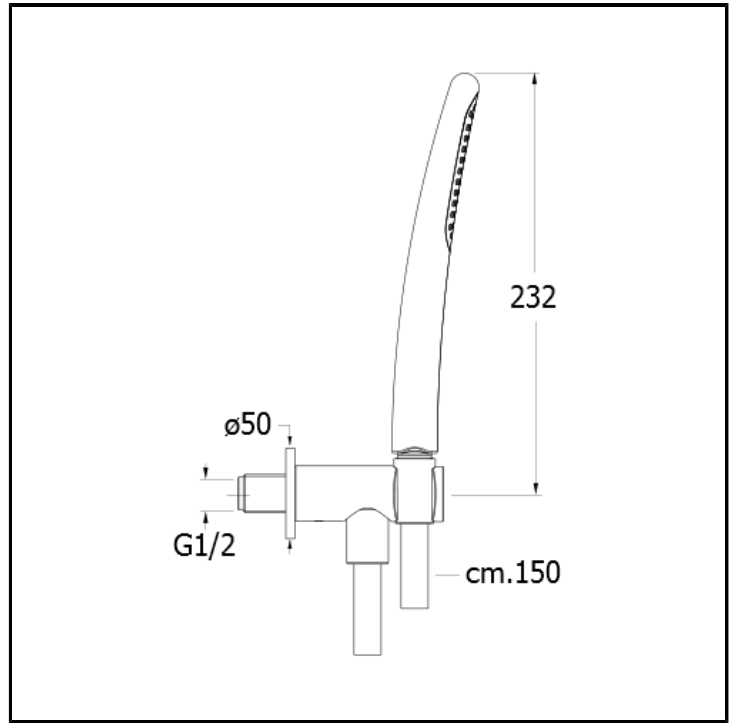

Hand shower holder with wall outlet, anti-lime hand shower and LONG LIFE flexible hose

FINITURE

 Chrome

CHARACTERISTICS

-

FEATURES FROM TECHNOLOGIES

-

INSTALLATION