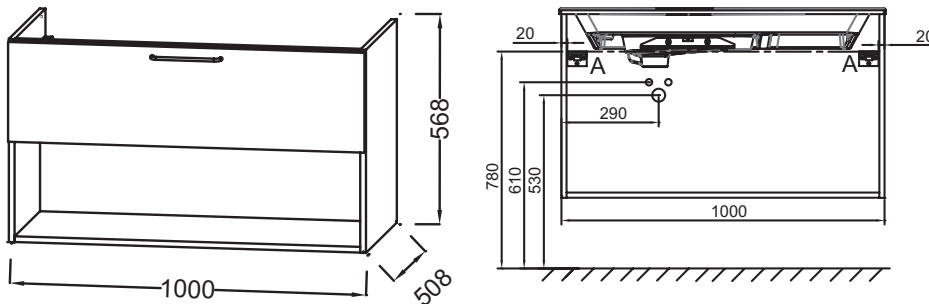

**EB2554-R6**

**Collection:** ODÉON RIVE GAUCHE

**Finish\*:**

**Main features:**

**Features**

- DIMENSIONS: 100 x 50.80 x 56.80 cm
- MATERIAL: Lacquer or melamine
- NORMS AND REGULATION: NF
- VERSION: White handle
- INSIDE FINISH: Grey
- ADDITIONAL INFORMATION: tap, vanity top/basin and fixings set not included
- WEIGHT: 25.9 kg
- INSTALLATION TYPE: Wall-hung
- STORAGE TYPE: Drawer + niche
- HANDLE : Attached wire handle
- FIXING: Installer selects fixings set according to wall support

- EB2564: Vanity top frosted glass 101 cm
- EXAU112-Z: Vanity top 100 cm

**Technical drawing**

Product Specification: Base unit for vanity top 100 cm, 1 drawer/1 niche, white wire handle. EB2554-R6. Collection: ODÉON RIVE GAUCHE. DIMENSIONS: 100 x 50.80 x 56.80 cm. WEIGHT: 25.9 kg. MATERIAL: Lacquer or melamine. INSTALLATION TYPE: Wall-hung. NORMS AND REGULATION: NF. STORAGE TYPE: Drawer + niche. VERSION: White handle. HANDLE : Attached wire handle. INSIDE FINISH: Grey. FIXING: Installer selects fixings set according to wall support. ADDITIONAL INFORMATION: tap, vanity top/basin and fixings set not included.