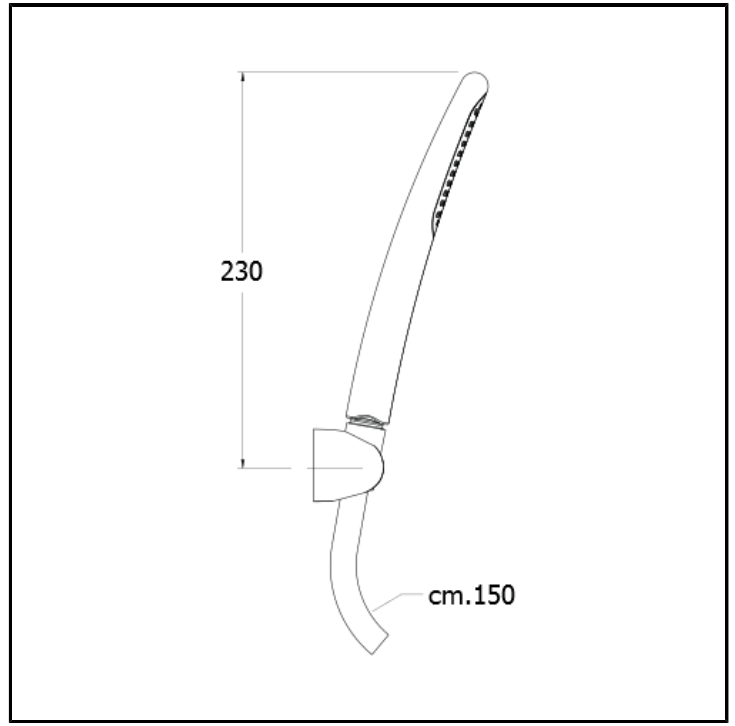

CRIPD651

Hand shower holder with anti-lime comfort hand shower and LONG LIFE flexible hose

FINITURE

 Chrome

CHARACTERISTICS

-

FEATURES FROM TECHNOLOGIES

-