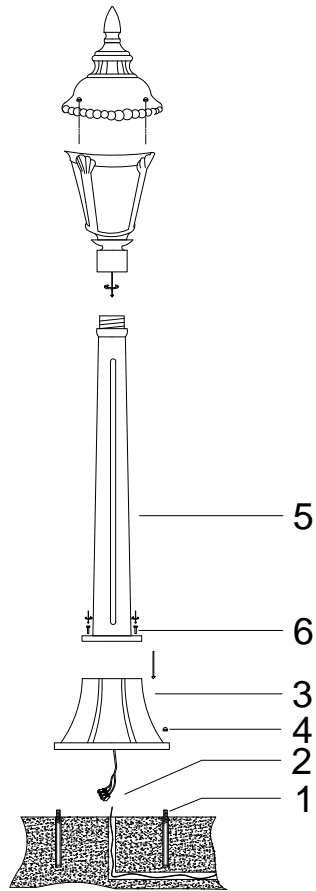

# Instruction

O028FL-01BZ

1 x E27 (60W)

Model: O028FL-01BZ  
Collection: Outdoor  
Series: Goiri

Floor Lamps