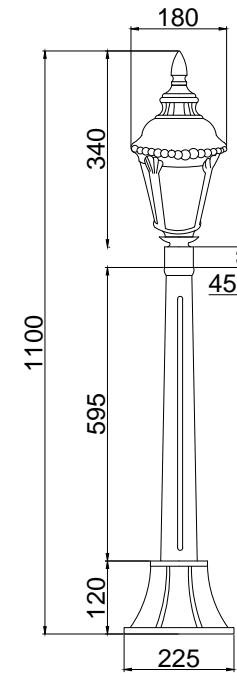

# Instruction

O028FL-01BZ

1 x E27 (60W)

Model: O028FL-01BZ  
Collection: Outdoor  
Series: Goiri

Floor Lamps