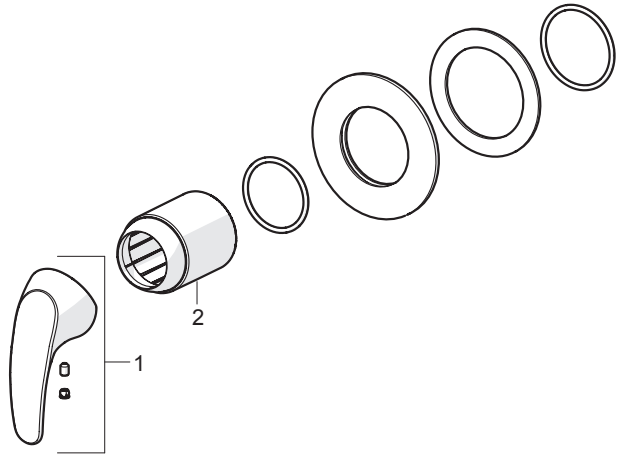

PL Części zamienne
RO Piese de schimb

RU Запасные части

UA Запасні частини

1487

1 602510V

2 601990V

Oras Group is a powerful European provider of sanitary fittings: the market leader in the Nordics and a leading company in Continental Europe. The company's mission is to make the use of water easy and sustainable and its vision is to become the European leader of advanced sanitary fittings. Oras Group has two strong brands, Oras and Hansa.