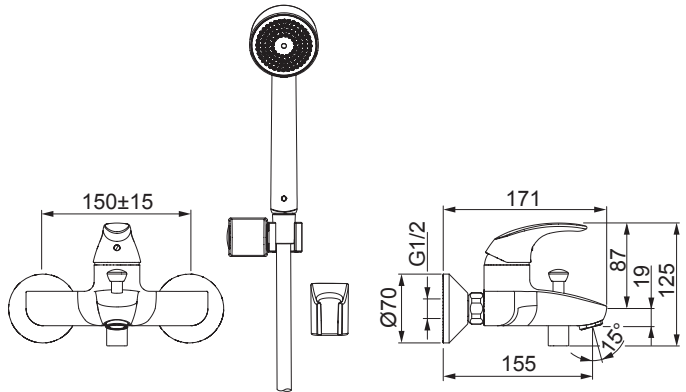

1448Y

EN 817
I (ISO 3822)
100 - 1000 kPa
0.33 l/s (300 kPa)
max. +90°C