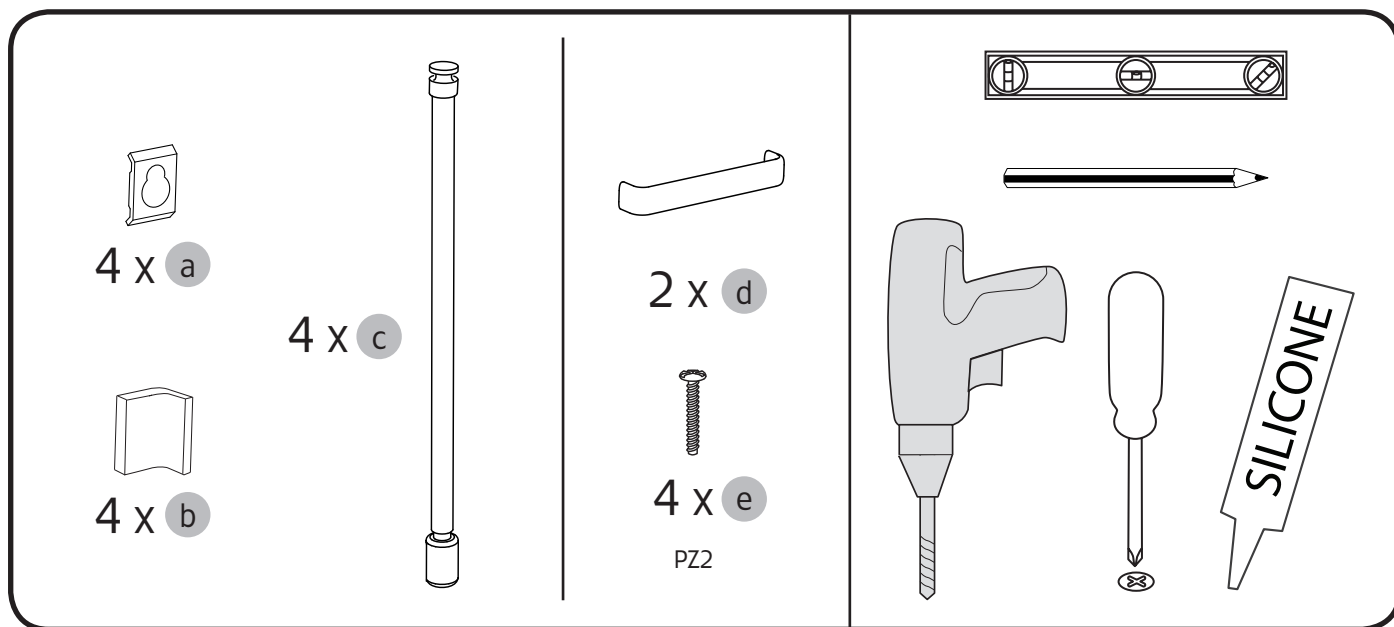

Hafa®

Hafa
Svarvaregatan 5, Box 525
SE-301 80 Halmstad
SWEDEN

Garanti/Warranty.
Service, resevdelar/spare-parts
Sweden: Tel: +46 (0)35 15 44 75
Norway: Tel: +47 69 31 02 30
Finland: Puh: 0207 43 50 00

www.hafa.se
www.hafa.dk
www.hafabad.no
www.hafa.se
www.hafabathroom.ru
www.hafa.eu

E-mail:
service@hafa.se
service@hafabad.no