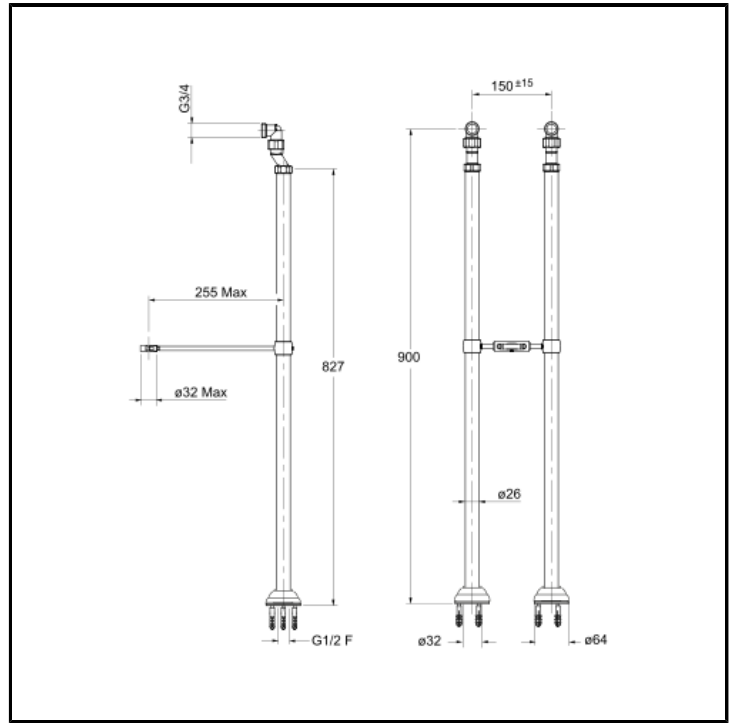

CRIPD496

Floor mounted columns (pair)

FINITURE

-  Chrome
-  Polished black chrome
-  Brushed black chrome
-  Polished metallic
-  Brushed metallic
-  Yellow gold oro
-  PVD polished rose gold
-  PVD brushed rose gold
-  Brushed old brass

CHARACTERISTICS

- Accessories for bathtub edge

INSTALLATION

- Floor

TPOLOGY

-

ENVIRONMENT

- Bathroom