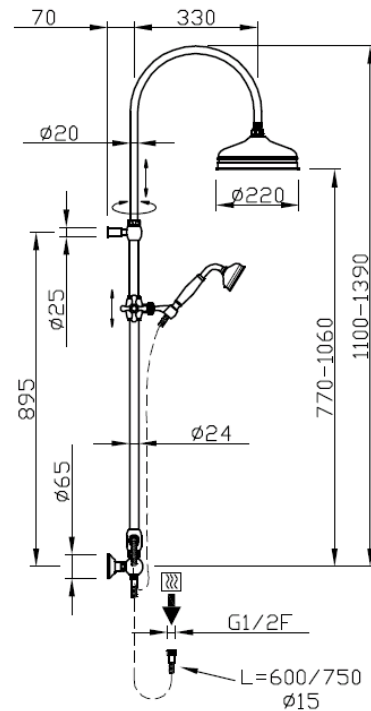

Telescopic colonial exposed

Telescopic colonial exposed
30025/ED-VO

TECHNICAL INFORMATION

Traditional telescopic and turning shower column with adjustable mounting with articulated shower holder, diverter and external holder with brass flexible hose cm 60. Ø270 non-liming inspectable and serviceable traditional shower head in brass/stainless steel. Brass inspectable and serviceable traditional one jet shower. Brass double spiral flexible hose cm 150. OLD BRASS

Flow rate:

? Doccia o soffione?

PICTURE

SPARE PARTS

FEATURES

Rain jet

Non-liming

adjustable telescopic shower column

TECHNICAL DRAWING

FINISHINGS