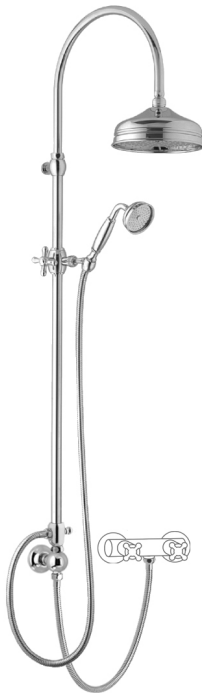

Telescopic colonial exposed

Telescopic colonial exposed
30025/ED-VO

TECHNICAL INFORMATION

Traditional telescopic and turning shower column with adjustable mounting with articulated shower holder, diverter and external holder with brass flexible hose cm 60. Ø270 non-liming inspectable and serviceable traditional shower head in brass/stainless steel. Brass inspectable and serviceable traditional one jet shower. Brass double spiral flexible hose cm 150. OLD BRASS

Flow rate:

? Doccia o soffione?

PICTURE

SPARE PARTS

FEATURES

Rain jet

Non-liming

adjustable telescopic shower column