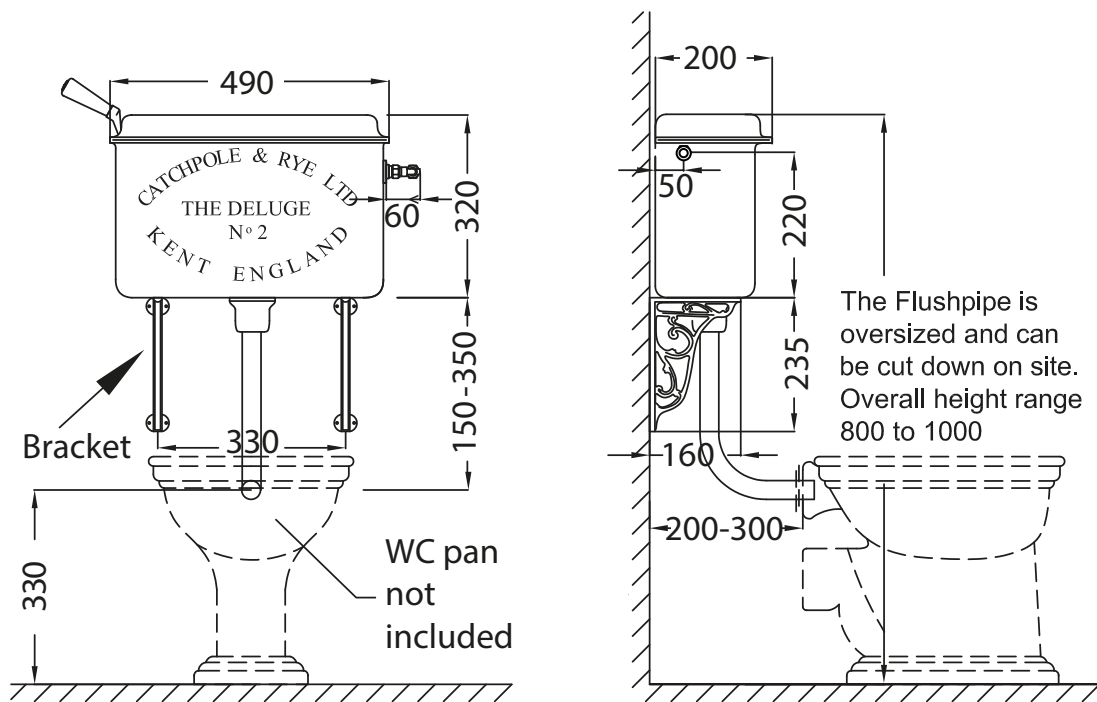

Catchpole & Rye

Saracens Dairy,
 Pluckley,
 Kent. U.K.
 TN27 0SA.
 TEL: +44 (0)1233 840840
 EMAIL: info@catchpoleandrye.com

Product Range:
 Lavatories & Cisterns

Product Name:
 The Low Level Metal W/C Ensemble

DIMENSIONAL DATA SHEET DATE: SEPTEMBER 2018

NOTES:
 DIMENSIONS IN MILLIMETRES.
 WHILST EVERY EFFORT IS MADE TO ENSURE THE ACCURACY OF THESE DATA SHEETS THEY ARE SUBJECT TO CHANGE WITHOUT NOTICE AS PART OF THE COMPANY'S PRODUCT DEVELOPMENT PROCESS.